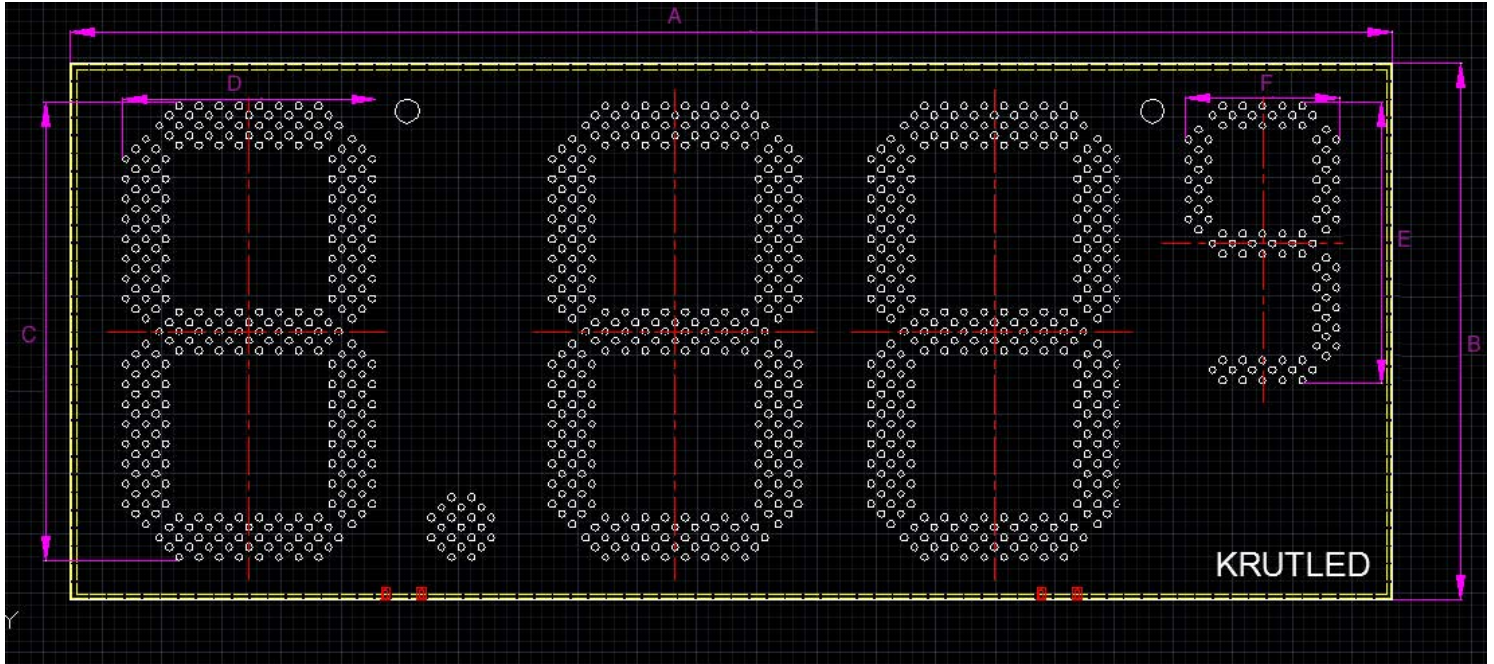

KRUT SYSTEMS LLC

LED DIGITAL PRICE SIGN

INTENSITY (GREEN)

UP TO 20,256 cd

**5-YEAR
WARRANTY**

KRUT-LED SIGNS

EASY TO INSTALL! * EASY TO USE! * ACCESS VIA: INCLUDED REMOTE *

**ENERGY EFFICIENT! * LED LIFESPAN
>100,000 HOURS**

IP65 WATER PROOF - UL STANDARD CERTIFICATION - BRIGHTEST DISPLAYS