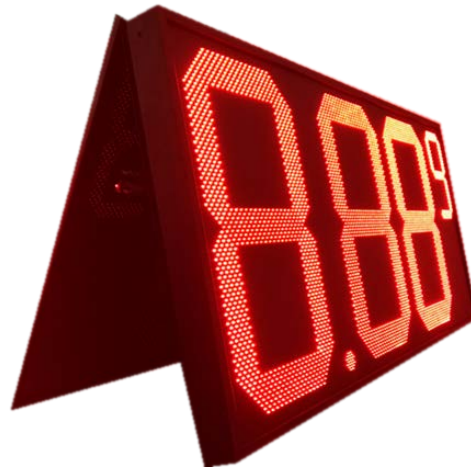

KRUT SYSTEMS LLC

LED DIGITAL PRICE SIGN

INTENSITY (GREEN)

UP TO 20,256 cd

**5-YEAR
WARRANTY**

KRUT-LED SIGNS

EASY TO INSTALL! * EASY TO USE! * ACCESS VIA: INCLUDED REMOTE *

**ENERGY EFFICIENT! * LED LIFESPAN
>100,000 HOURS**

IP65 WATER PROOF - UL STANDARD CERTIFICATION - BRIGHTEST DISPLAYS