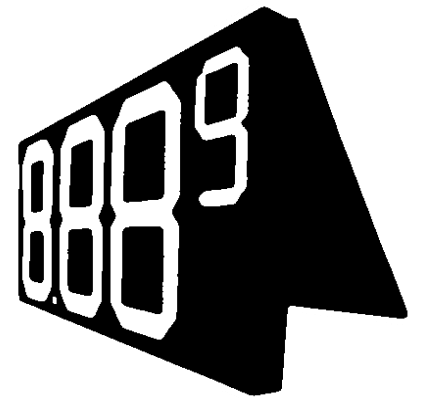

KRUT SYSTEMS LLC

LED DIGITAL PRICE SIGN

INTENSITY (GREEN)

UP TO 20,256 cd

**5-YEAR
WARRANTY**

KRUT-LED SIGNS

EASY TO INSTALL! * EASY TO USE! * ACCESS VIA: INCLUDED REMOTE *

**ENERGY EFFICIENT! * LED LIFESPAN
>100,000 HOURS**