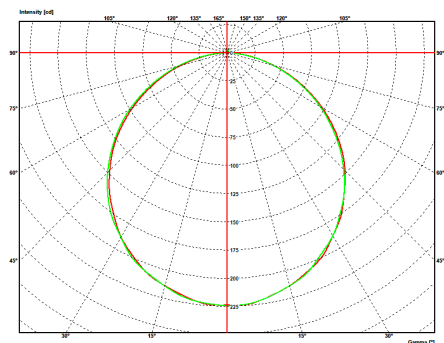

Default Parameters	
Wattage	CCT
9W	5000K
15W	5000K

PERFORMANCE

Model Number	Wattages	Input Current	2700K (80 CRI)		3000K (80 CRI)		3500K (80 CRI)		4000K (80 CRI)		5000K (80 CRI)	
			Lumens	Efficacy	Lumens	Efficacy	Lumens	Efficacy	Lumens	Efficacy	Lumens	Efficacy
HL-DLR-9W-MCCT-4 Inch	9W	0.085A	635lm	70.5 lm/W	717lm	79.7 lm/W	808lm	89.8 lm/W	840lm	93.3 lm/W	842lm	93.5 lm/W
HL-DLR-15W-MCCT-6 Inch	15W	0.200A	1,076lm	71.7 lm/W	1,190lm	79.3 lm/W	1,332lm	88.8 lm/W	1,470lm	98.0 lm/W	1,460lm	97.3 lm/W

PACKAGING DETAILS

Model Number	Product Dimension (DxH) (in)	Case Qty (units)	Case Dimension (LxWxH) (in)	Net Weight Product (lbs)	Gross Weight with Packaging (lbs)	Pallet Load
HL-DLR-9W-MCCT-4 Inch	5.00x1.8 inch	12	12.40x10.15x5.83	0.57	0.71	-
HL-DLR-15W-MCCT-6 Inch	7.40x2.5 inch	12	16.64x14.37x8.07	0.82	0.99	-

DIMENSIONS

SELECTABLE 5CCT: 4" (9W)

Diameter (D)

5.0 inch

Height (H)

1.8 Inch

SELECTABLE 5CCT: 5/6" (15W)

Diameter (D)

7.40 inch

Height (H)

2.5 Inch

PHOTOMETRIC RESULT

V2.1
Last Updated: May 29, 2026 12:00 PM