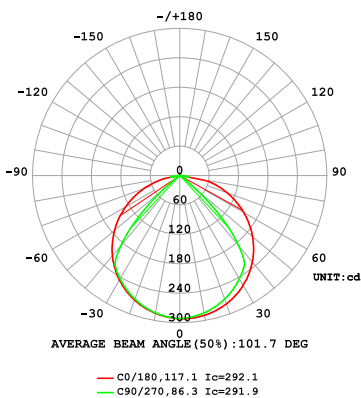

APPLICATIONS

- Bathroom, Bedroom, Dining Room, Home Office, Kitchen and Living Room.

Default Parameters	
Wattage	CCT
6W	5000K
9W	5000K
12W	5000K
18W	5000K

PERFORMANCE

Model Number	Wattages	Input Current	2700K (90 CRI)		3000K (90 CRI)		3500K (90 CRI)		4000K (90 CRI)		5000K (90 CRI)	
			Lumens	Efficacy	Lumens	Efficacy	Lumens	Efficacy	Lumens	Efficacy	Lumens	Efficacy
HL-DLE-6W-MCCT-3 Inch	6W	0.055A	420lm	70 lm/W	450lm	75 lm/W	492lm	82 lm/W	492lm	82 lm/W	450lm	75 lm/W
HL-DLE-9W-MCCT-4 Inch	9W	0.083A	630lm	70 lm/W	675lm	75 lm/W	738lm	82 lm/W	738lm	82 lm/W	675lm	75 lm/W
HL-DLE-12W-MCCT-6 Inch	12W	0.110A	840lm	70 lm/W	900lm	75 lm/W	985lm	82 lm/W	985lm	82 lm/W	900lm	75 lm/W
HL-DLE-18W-MCCT-8 Inch	18W	0.165A	1,260lm	70 lm/W	1,350lm	75 lm/W	1,480lm	82 lm/W	1,480lm	82 lm/W	1,350lm	75 lm/W

PHOTOMETRIC RESULT

3" (6W)

4" (9W)

6" (12W)

8" (18W)

V2.1

Last Updated: May 29, 2026 12:00 PM