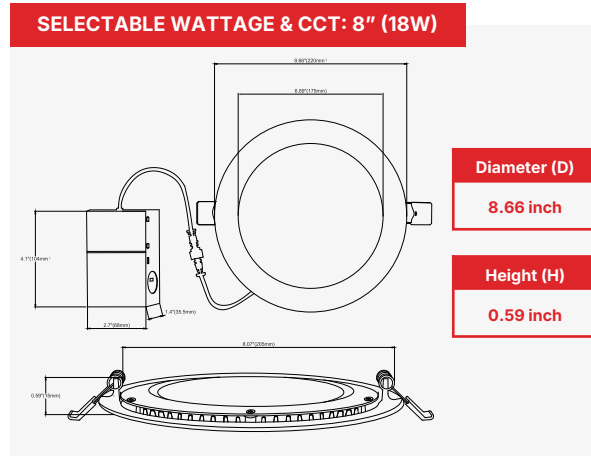

PACKAGING DETAILS

Model Number	Product Dimension (DxH) (in)	Case Qty (units)	Case Dimension (LxWxH) (in)	Net Weight Product (lbs)	Gross Weight with Packaging (lbs)	Pallet Load
HL-DLE-6W-MCCT-3 Inch	Ø3.50X0.59	16	18.7x11.6x5.7	8.34	9.72	-
HL-DLE-9W-MCCT-4 Inch	Ø4.73X0.59	16	19.5x10.4x5.5	10.49	11.24	-
HL-DLE-12W-MCCT-6 Inch	Ø6.69X0.59	16	19.5x14.4x7.5	13.73	15.53	-
HL-DLE-18W-MCCT-8 Inch	Ø8.66X0.59	16	23.8x12.6x9.6	17.29	20.55	-

ACCESSORIES (SOLD SEPARATELY)

3-pin Extension Cord (10")
(HL-DLE-Extension Cord-10")

3-pin Extension Cord (20")
(HL-DLE-Extension Cord-20")

Black Color Trim
(HL-DLE-TRIM-Black)

DIMENSIONS

DIMENSIONS (CONTINUE)

PHOTOMETRIC RESULT

3" (6W)

4" (9W)

6" (12W)

8" (18W)

V2.1

Last Updated: May 29, 2026 12:00 PM