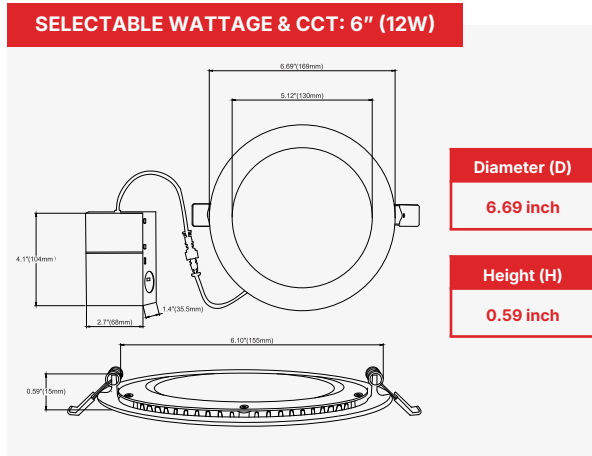

PACKAGING DETAILS

Model Number	Product Dimension (DxH) (in)	Case Qty (units)	Case Dimension (LxWxH) (in)	Net Weight Product (lbs)	Gross Weight with Packaging (lbs)	Pallet Load
HL-DLE-6W-MCCT-3 Inch	Ø3.50X0.59	16	18.7x11.6x5.7	8.34	9.72	-
HL-DLE-9W-MCCT-4 Inch	Ø4.73X0.59	16	19.5x10.4x5.5	10.49	11.24	-
HL-DLE-12W-MCCT-6 Inch	Ø6.69X0.59	16	19.5x14.4x7.5	13.73	15.53	-
HL-DLE-18W-MCCT-8 Inch	Ø8.66X0.59	16	23.8x12.6x9.6	17.29	20.55	-

ACCESSORIES (SOLD SEPARATELY)

3-pin Extension Cord (10")
(HL-DLE-Extension Cord-10")

3-pin Extension Cord (20")
(HL-DLE-Extension Cord-20")

Black Color Trim
(HL-DLE-TRIM-Black)

DIMENSIONS

DIMENSIONS (CONTINUE)

PHOTOMETRIC RESULT

3" (6W)

4" (9W)

6" (12W)

8" (18W)

V2.1

Last Updated: May 29, 2026 12:00 PM