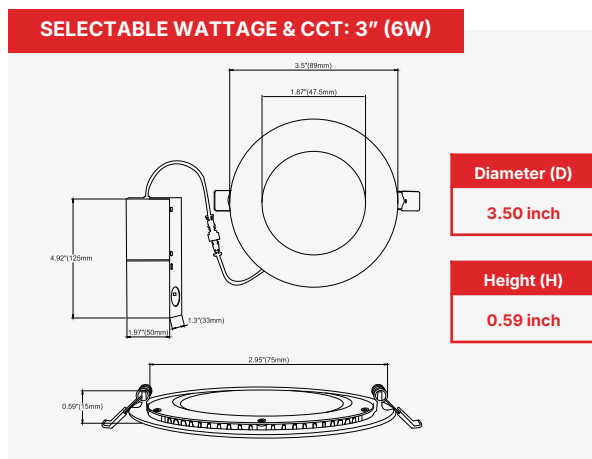

PACKAGING DETAILS

Model Number	Product Dimension (DxH) (in)	Case Qty (units)	Case Dimension (LxWxH) (in)	Net Weight Product (lbs)	Gross Weight with Packaging (lbs)	Pallet Load
HL-DLE-6W-MCCT-3 Inch	Ø3.50X0.59	16	18.7x11.6x5.7	8.34	9.72	-
HL-DLE-9W-MCCT-4 Inch	Ø4.73X0.59	16	19.5x10.4x5.5	10.49	11.24	-
HL-DLE-12W-MCCT-6 Inch	Ø6.69X0.59	16	19.5x14.4x7.5	13.73	15.53	-
HL-DLE-18W-MCCT-8 Inch	Ø8.66X0.59	16	23.8x12.6x9.6	17.29	20.55	-

ACCESSORIES (SOLD SEPARATELY)

3-pin Extension Cord (10")
(HL-DLE-Extension Cord-10")

3-pin Extension Cord (20")
(HL-DLE-Extension Cord-20")

Black Color Trim
(HL-DLE-TRIM-Black)

DIMENSIONS

DIMENSIONS (CONTINUE)

PHOTOMETRIC RESULT

3" (6W)

4" (9W)

6" (12W)

8" (18W)

V2.1

Last Updated: May 29, 2026 12:00 PM