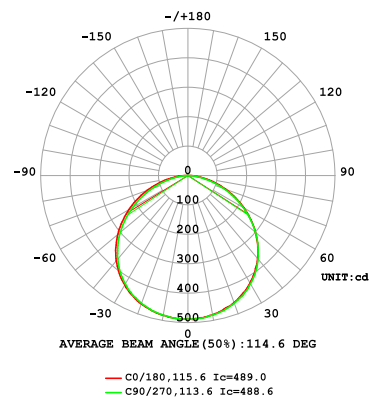

PHOTOMETRIC RESULT

3" (6W)

4" (9W)

6" (12W)

8" (18W)

V2.1

Last Updated: May 29, 2026 12:00 PM