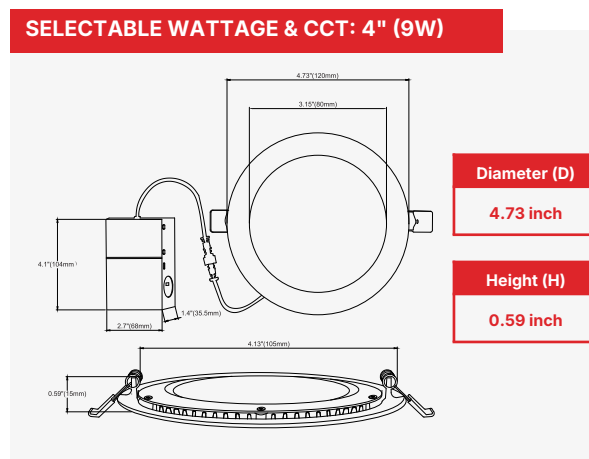

PACKAGING DETAILS

Model Number	Product Dimension (DxH) (in)	Case Qty (units)	Case Dimension (LxWxH) (in)	Net Weight Product (lbs)	Gross Weight with Packaging (lbs)	Pallet Load
HL-DLE-6W-MCCT-3 Inch	Ø3.50X0.59	16	18.7x11.6x5.7	8.34	9.72	-
HL-DLE-9W-MCCT-4 Inch	Ø4.73X0.59	16	19.5x10.4x5.5	10.49	11.24	-
HL-DLE-12W-MCCT-6 Inch	Ø6.69X0.59	16	19.5x14.4x7.5	13.73	15.53	-
HL-DLE-18W-MCCT-8 Inch	Ø8.66X0.59	16	23.8x12.6x9.6	17.29	20.55	-

ACCESSORIES (SOLD SEPARATELY)

3-pin Extension Cord (10")
(HL-DLE-Extension Cord-10")

3-pin Extension Cord (20")
(HL-DLE-Extension Cord-20")

Black Color Trim
(HL-DLE-TRIM-Black)

DIMENSIONS

DIMENSIONS (CONTINUE)

PHOTOMETRIC RESULT

3" (6W)

4" (9W)

6" (12W)

8" (18W)

V2.1

Last Updated: May 29, 2026 12:00 PM