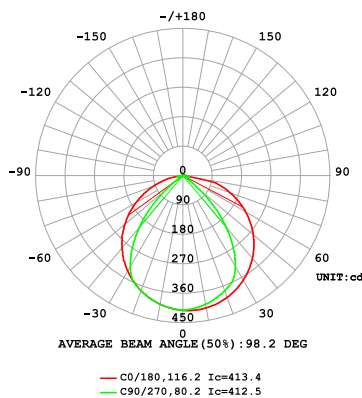

PHOTOMETRIC RESULT

3" (6W)

4" (9W)

6" (12W)

8" (18W)

V2.1

Last Updated: May 29, 2026 12:00 PM