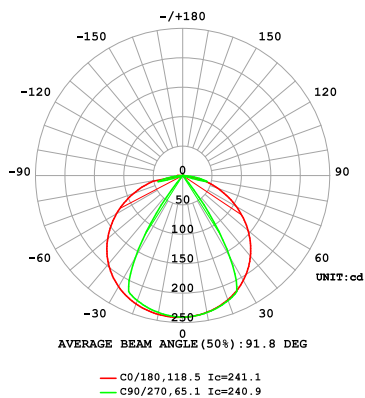

PHOTOMETRIC RESULT

3" (6W)

4" (9W)

6" (12W)

8" (18W)

V2.1

Last Updated: May 29, 2026 12:00 PM