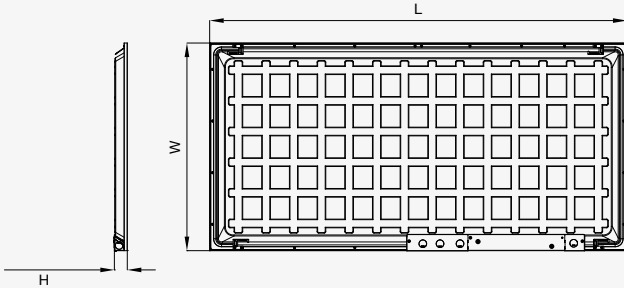

## DIMENSIONS

### SELECTABLE POWER & CCT: 2X2

Length (L)

23.74 inch

Width (W)

23.74 Inch

Height (H)

1.48 Inch

### SELECTABLE POWER & CCT: 2X4

Length (L)

47.72 inch

Width (W)

23.74 Inch

Height (H)

1.48 Inch

### SELECTABLE POWER & CCT: 1X4

Length (L)

47.72 inch

Width (W)

11.85 Inch

Height (H)

1.48 Inch