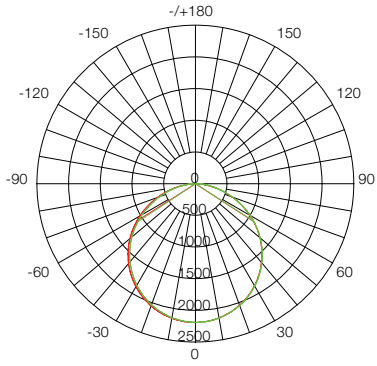

## DIMENSIONS

### SELECTABLE POWER & CCT: 2X4

Length (L)

47.72 inch

Width (W)

23.74 Inch

Height (H)

1.48 Inch

### SELECTABLE POWER & CCT: 1X4

Length (L)

47.72 inch

Width (W)

11.85 Inch

Height (H)

1.48 Inch

# PHOTOMETRIC RESULT

---

V4.0

Last Updated: May 01, 2026 11:00 AM