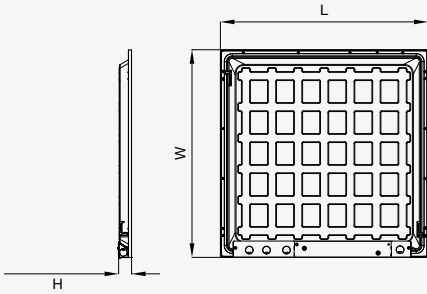

## DIMENSIONS

### SELECTABLE POWER & CCT: 2X2

Length (L)

23.74 inch

Width (W)

23.74 Inch

Height (H)

1.48 Inch