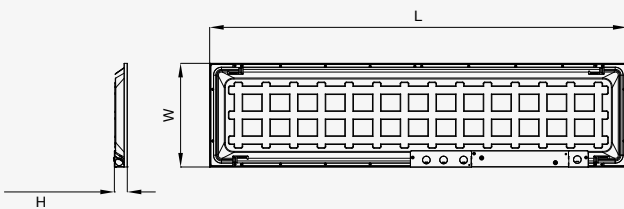

## DIMENSIONS

### SELECTABLE POWER & CCT: 2X2

Length (L)

23.74 inch

Width (W)

23.74 Inch

Height (H)

1.48 Inch

### SELECTABLE POWER & CCT: 2X4

Length (L)

47.72 inch

Width (W)

23.74 Inch

Height (H)

1.48 Inch

### SELECTABLE POWER & CCT: 1X4

Length (L)

47.72 inch

Width (W)

11.85 Inch

Height (H)

1.48 Inch