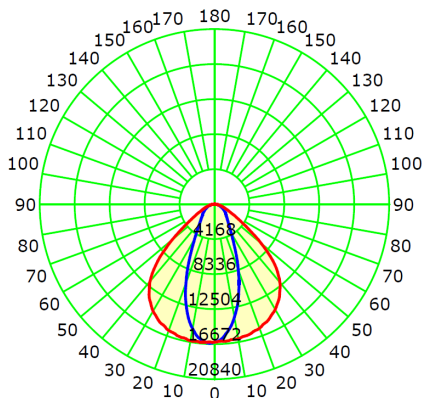

## 45°x100° (160W)

Luminous Intensity Distribution Curve

## 65°x95° (160W)

Luminous Intensity Distribution Curve

## 90°x90° (160W)

Luminous Intensity Distribution Curve

# PHOTOMETRIC RESULT

**45°x100° (240W)**

Luminous Intensity Distribution Curve

**65°x95° (240W)**

Luminous Intensity Distribution Curve

**90°x90° (240W)**

Luminous Intensity Distribution Curve

**45°x100° (320W)**