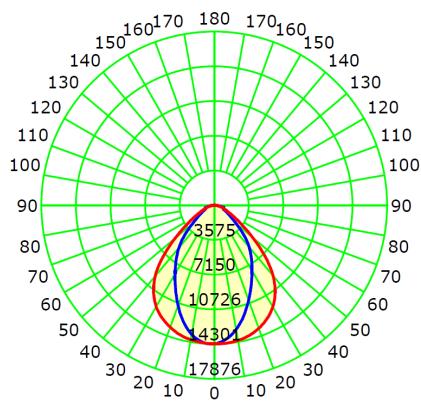

# PHOTOMETRIC RESULT

## 45°x100° (160W)

Luminous Intensity Distribution Curve

## 65°x95° (160W)

Luminous Intensity Distribution Curve

## 90°x90° (160W)

Luminous Intensity Distribution Curve