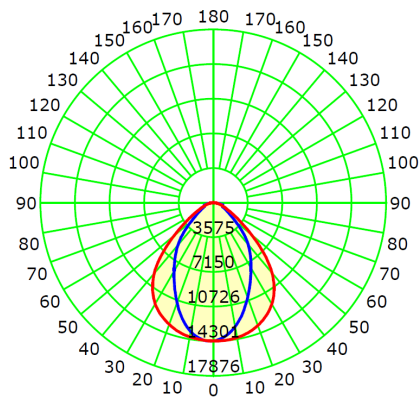

Luminous Intensity Distribution Curve