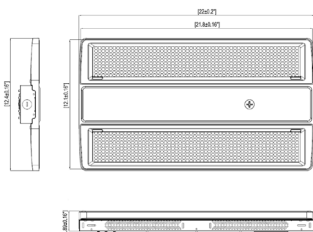

SELECTABLE WATTAGE & CCT: 320W**