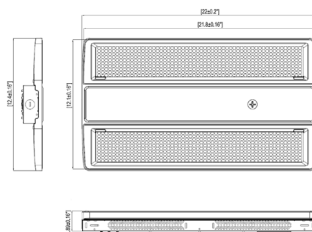

SELECTABLE WATTAGE & CCT: 320W-HV**