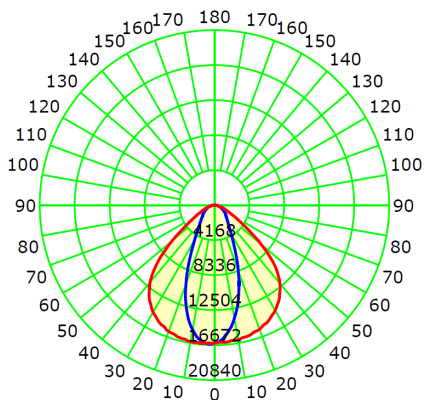

## 65°x95° (160W)

Luminous Intensity Distribution Curve

## 90°x90° (160W)

Luminous Intensity Distribution Curve

# PHOTOMETRIC RESULT

**45°x100° (240W)**

Luminous Intensity Distribution Curve

**65°x95° (240W)**

Luminous Intensity Distribution Curve

**90°x90° (240W)**

Luminous Intensity Distribution Curve

**45°x100° (320W)**

Luminous Intensity Distribution Curve

**65°x95° (320W)**

Luminous Intensity Distribution Curve

**90°x90° (320W)**

Luminous Intensity Distribution Curve

**45°x100° (320W-HV)**

Luminous Intensity Distribution Curve