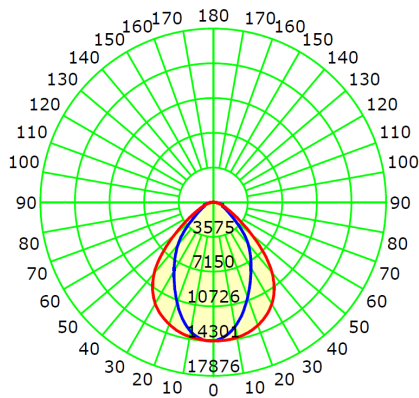

## 65°x95° (160W)

Luminous Intensity Distribution Curve

## 90°x90° (160W)

Luminous Intensity Distribution Curve

# PHOTOMETRIC RESULT

**45°x100° (240W)**

Luminous Intensity Distribution Curve

**65°x95° (240W)**

Luminous Intensity Distribution Curve

**90°x90° (240W)**

Luminous Intensity Distribution Curve

**45°x100° (320W)**

Luminous Intensity Distribution Curve

**65°x95° (320W)**

Luminous Intensity Distribution Curve

**90°x90° (320W)**

Luminous Intensity Distribution Curve

**45°x100° (320W-HV)**

Luminous Intensity Distribution Curve