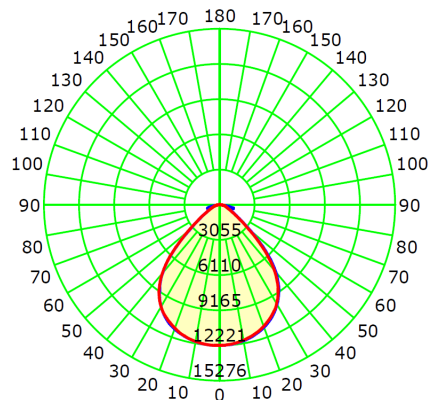

## 65°x95° (160W)

Luminous Intensity Distribution Curve

## 90°x90° (160W)

Luminous Intensity Distribution Curve

# PHOTOMETRIC RESULT

**45°x100° (240W)**

Luminous Intensity Distribution Curve

**65°x95° (240W)**

Luminous Intensity Distribution Curve

**90°x90° (240W)**

Luminous Intensity Distribution Curve

**45°x100° (320W)**

Luminous Intensity Distribution Curve

**65°x95° (320W)**

Luminous Intensity Distribution Curve

**90°x90° (320W)**

Luminous Intensity Distribution Curve

**45°x100° (320W-HV)**

Luminous Intensity Distribution Curve