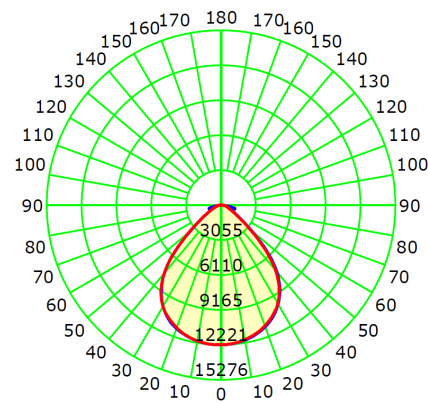

## 45°x100° (160W)

Luminous Intensity Distribution Curve

## 65°x95° (160W)

Luminous Intensity Distribution Curve

## 90°x90° (160W)

Luminous Intensity Distribution Curve

# PHOTOMETRIC RESULT

**45°x100° (240W)**

Luminous Intensity Distribution Curve

**65°x95° (240W)**

Luminous Intensity Distribution Curve

**90°x90° (240W)**

Luminous Intensity Distribution Curve

**45°x100° (320W)**