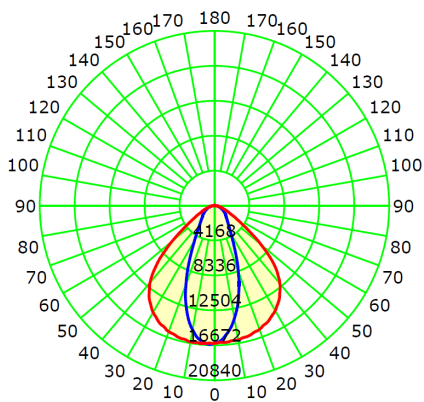

## SELECTABLE WATTAGE & CCT: 320W-HV\*\*

Length (L)	Width (W)	Height (H)
22.0 inch	12.1 Inch	1.8 Inch

## 45°x100° (160W)

Luminous Intensity Distribution Curve

## 65°x95° (160W)

Luminous Intensity Distribution Curve

## 90°x90° (160W)

Luminous Intensity Distribution Curve