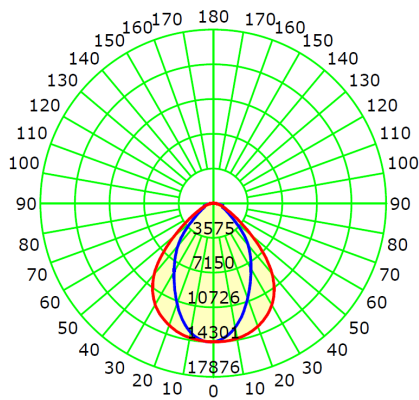

## 65°x95° (160W)

Luminous Intensity Distribution Curve

## 90°x90° (160W)

Luminous Intensity Distribution Curve

# PHOTOMETRIC RESULT

**45°x100° (240W)**

Luminous Intensity Distribution Curve

**65°x95° (240W)**

Luminous Intensity Distribution Curve

**90°x90° (240W)**

Luminous Intensity Distribution Curve

**45°x100° (320W)**

Luminous Intensity Distribution Curve

**65°x95° (320W)**

Luminous Intensity Distribution Curve

**90°x90° (320W)**

Luminous Intensity Distribution Curve

**45°x100° (320W-HV)**

Luminous Intensity Distribution Curve