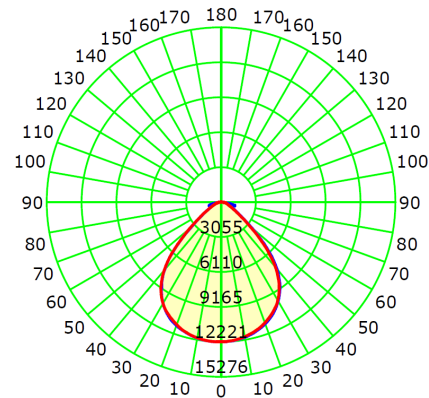

## 65°x95° (160W)

Luminous Intensity Distribution Curve

## 90°x90° (160W)

Luminous Intensity Distribution Curve

# PHOTOMETRIC RESULT

**45°x100° (240W)**

Luminous Intensity Distribution Curve

**65°x95° (240W)**

Luminous Intensity Distribution Curve

**90°x90° (240W)**

Luminous Intensity Distribution Curve

**45°x100° (320W)**

Luminous Intensity Distribution Curve

**65°x95° (320W)**

Luminous Intensity Distribution Curve

**90°x90° (320W)**

Luminous Intensity Distribution Curve

**45°x100° (320W-HV)**

Luminous Intensity Distribution Curve