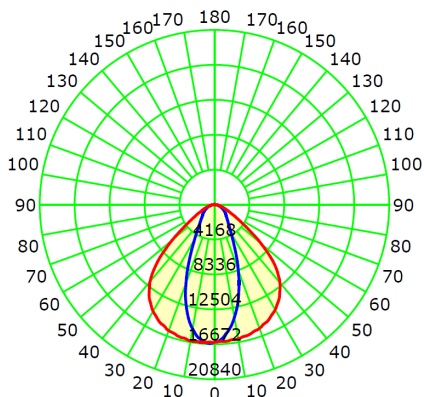

## 65°x95° (160W)

Luminous Intensity Distribution Curve

## 90°x90° (160W)

Luminous Intensity Distribution Curve

# PHOTOMETRIC RESULT

**45°x100° (240W)**

Luminous Intensity Distribution Curve

**65°x95° (240W)**

Luminous Intensity Distribution Curve

**90°x90° (240W)**

Luminous Intensity Distribution Curve

**45°x100° (320W)**

Luminous Intensity Distribution Curve

**65°x95° (320W)**

Luminous Intensity Distribution Curve

**90°x90° (320W)**

Luminous Intensity Distribution Curve

**45°x100° (320W-HV)**

Luminous Intensity Distribution Curve