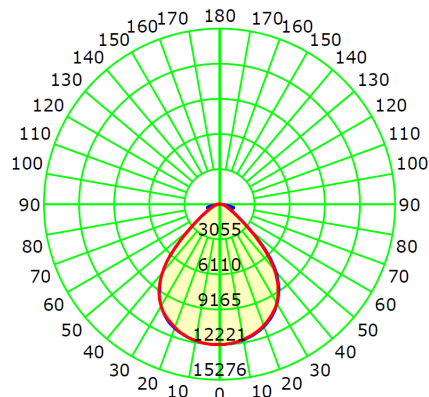

Luminous Intensity Distribution Curve