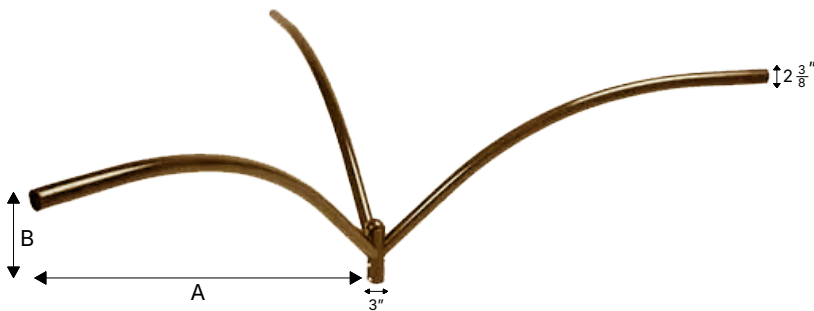

Sweep Bracket

**SWEEP BRACKET
3 ARM/120 DEGREE 4FT**

Havells Lighting provides a comprehensive range of brackets and accessories to complement your lighting projects. We maintain the same high standards of quality and durability for our accessories as we do for our lighting products.

Technical Data

Product Code	HL-SW-3-120-4'
Product Name	Sweep Bracket 3 Arm/120 Degree 4ft
Construction	Steel
Finish	Bronze
Pipe Thickness	11 Gauge
Pack Quantity	01

Dimension and Weight

A	48 in
B	24 in
Weight	40.9 lb

*All dimensions are in Inches

Accessories

Bolt-1"	4 Pcs
Cap	1 Pcs

*All hardware are in SS