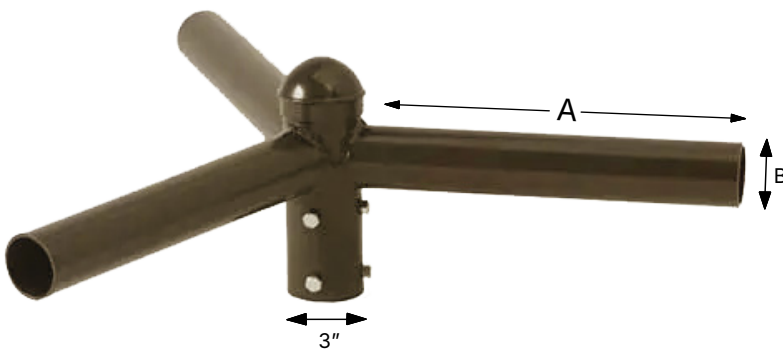

HAVELLS

HAVELLS LIGHTING LLC

PRODUCT INFORMATION

Spoke Bracket

SPOKE BRACKET 3 ARM/120 DEGREE

Havells Lighting provides a comprehensive range of brackets and accessories to complement your lighting projects. We maintain the same high standards of quality and durability for our accessories as we do for our lighting products.

Technical Data

Product Code	HL-SP-3-120
Product Name	Spoke Bracket 3 Arm/120 Degree
Construction	Steel
Finish	Bronze
Pipe Thickness	11 Gauge
Pack Quantity	04

Dimension and Weight

A	12 in
B	2.375 in
Weight	-

*All dimensions are in Inches

Accessories

Bolt-1"	4 Pcs
Cap	1 Pcs

*All hardware are in SS