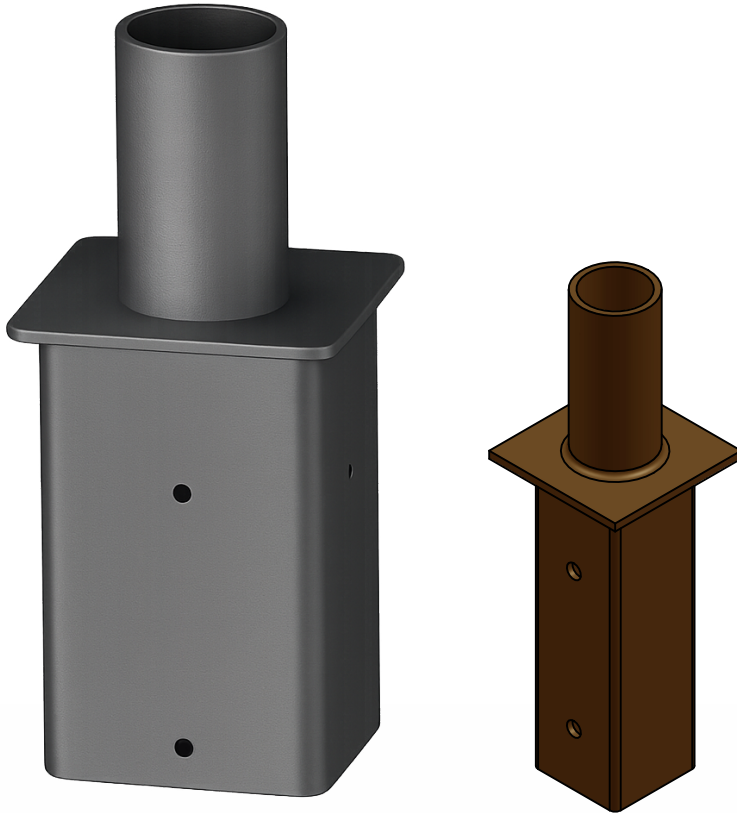

HAVELLS

HAVELLS LIGHTING LLC

PRODUCT INFORMATION