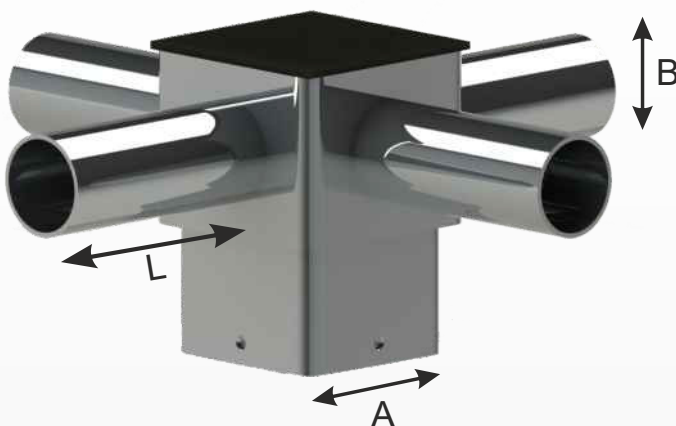

Reducer

**REDUCER 5" SQUARE POLE
SLIP IN 4 ARM**

Havells Lighting provides a comprehensive range of brackets and accessories to complement your lighting projects. We maintain the same high standards of quality and durability for our accessories as we do for our lighting products.

Technical Data

Product Code	HL-RD-5"-SQ-4A-90-SI
Product Name	Reducer 5" Square Pole Slip In 4 ARM
Construction	Steel
Finish	Bronze
Pipe Thickness	11 Gauge OR Lower
Pack Quantity	4

Dimension and Weight

Height	07 in
L	7.5 in
A (OD)	3.5 in
B (OD)	2.375 in
Weight	11.6 lb

Accessories

Bolt-7"	2 Pcs
Cap	1 Pcs

*All hardware are in SS