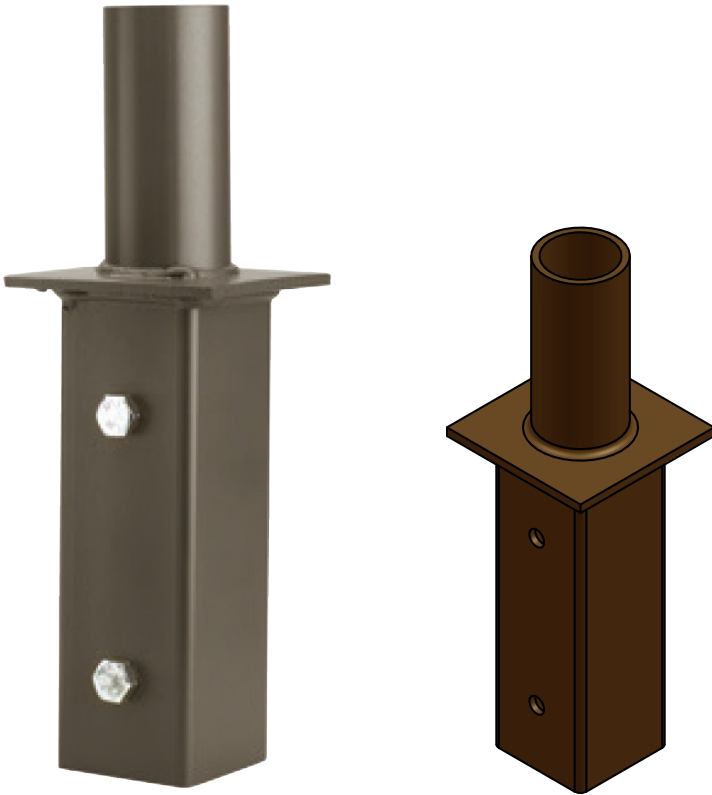

HAVELLS

HAVELLS LIGHTING LLC

PRODUCT INFORMATION

Tenon Reducer

REDUCER 4" SQUARE POLE (SLIP IN)

Havells Lighting provides a comprehensive range of brackets and accessories to complement your lighting projects. We maintain the same high standards of quality and durability for our accessories as we do for our lighting products.

Technical Data

Product Code	HL-RD-4"-SQ-SI
Product Name	Reducer 4 Square Pole (Slip In)
Construction	Steel
Finish	Bronze
Pipe Thickness	11 Gauge
Pack Quantity	06

Dimension and Weight

Width (w)	4.50 in
Height (h)	13.25 in
Weight	9 lbs

*All dimensions are in Inches

Accessories

Bolt-5:5"	2 Pcs
Nuts	2 Pcs
Split Washer	2 Pcs

*All hardware are in SS