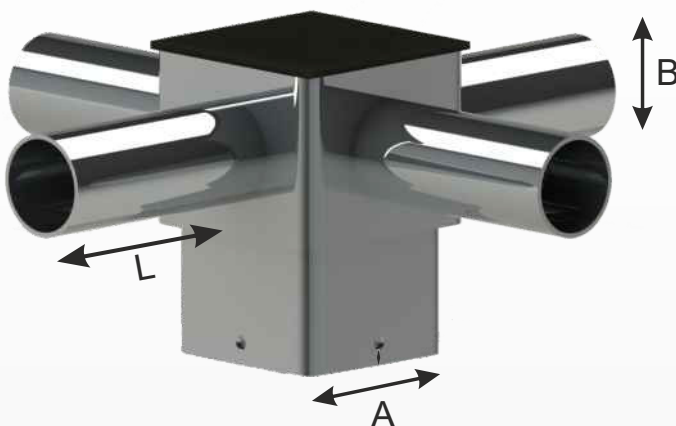

Reducer

REDUCER 4" SQUARE POLE SLIP IN 4 ARM

Havells Lighting provides a comprehensive range of brackets and accessories to complement your lighting projects. We maintain the same high standards of quality and durability for our accessories as we do for our lighting products.

Technical Data

Product Code	HL-RD-4"-SQ-4A-90-SI
Product Name	Reducer 4" Square Pole Slip In 4 ARM
Construction	Steel
Finish	Bronze
Pipe Thickness	11 Gauge
Pack Quantity	04

Dimension and Weight

Height	07 in
L	06 in
A	3.5 in
B (OD)	2.375 in
Weight	8.7 lb

Accessories

Bolt-7"	2 Pcs
Cap	1 Pcs

*All hardware are in SS