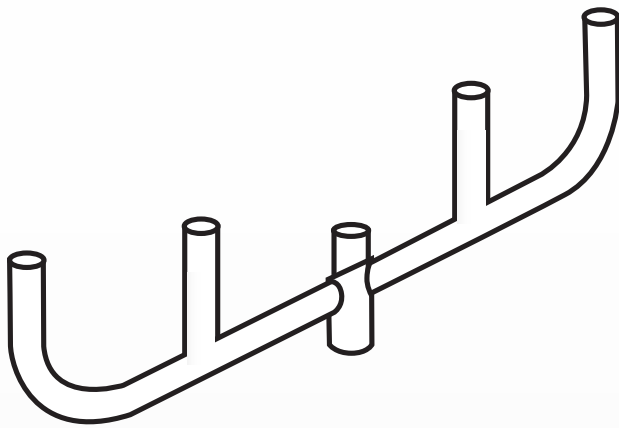

HAVELLS

HAVELLS LIGHTING LLC

PRODUCT INFORMATION

Bullhorn

BULLHORN 4 ARM ROUND-ROUND-INLINE

Havells Lighting provides a comprehensive range of brackets and accessories to complement your lighting projects. We maintain the same high standards of quality and durability for our accessories as we do for our lighting products.

Technical Data

Product Code	HL-BH-4-RR1
Product Name	Bullhorn 4 ARM Round-Round-Inline
Construction	Steel
Finish	Bronze
EPA	2.5
Pipe Thickness	11 Gauge
Pack Quantity	01

Dimension and Weight

Width (w)	92 in
Height (h)	16 in
Weight	-

Accessories

Bolt-1"	4 Pcs
Cover	1 Pcs

*All hardware are in SS