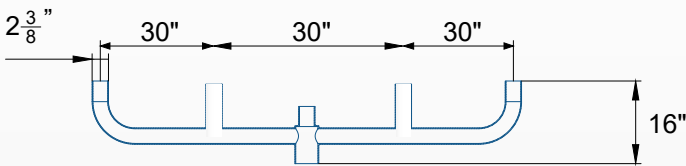

HAVELLS

HAVELLS LIGHTING LLC

PRODUCT INFORMATION

Bullhorn

BULLHORN 4 ARM ROUND-ROUND-INLINE

Havells Lighting provides a comprehensive range of brackets and accessories to complement your lighting projects. We maintain the same high standards of quality and durability for our accessories as we do for our lighting products.

Technical Data

Product Code	HL-BH-4-RR1
Product Name	Bullhorn 4 ARM Round-Round-Inline
Construction	Steel
Finish	Bronze
EPA	2.5
Pipe Thickness	11 Gauge
Pack Quantity	01

Dimension and Weight

Width (w)	92 in
Height (h)	16 in
Weight	-

Accessories

Bolt-1"	4 Pcs
Cover	1 Pcs

*All hardware are in SS