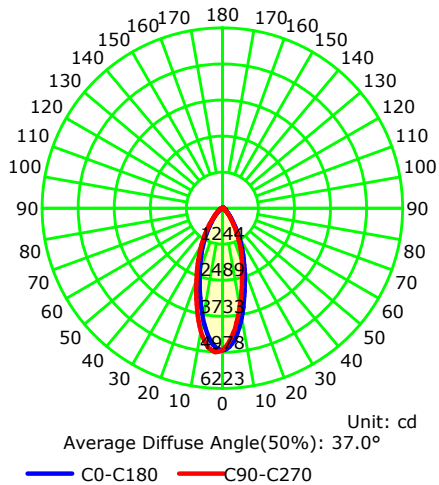

Model Number	Selectable Wattages	Input Current	3000K (>80 CRI)		4000K (>80 CRI)		5000K (>80 CRI)	
			Lumens	Efficacy	Lumens	Efficacy	Lumens	Efficacy
HL-FL-MW-MCCT-25W	13W/20W/25W	1.3A	3,200lm	128 lm/W	3,625lm	145 lm/W	3,375lm	135 lm/W

*Lumen and efficacy data are based on the CCT of each higher wattage SKU

PACKAGING DETAILS

Model Number	Product Dimension (DxH) (in)	Case Qty (units)	Case Dimension (LxWxH) (in)	Net Weight Product (lbs)	Gross Weight with Packaging (lbs)	Pallet Load
HL-FL-MW-MCCT-25W	4.06x6.35	12	17.28x13.11x7.36	0.858	12.76	1044

DIMENSIONS

SELECTABLE WATTAGE & CCT: 25W

Diameter (D)
4.06 inch

Height (H)
6.35 Inch

PHOTOMETRIC RESULT

Luminous Intensity Distribution Curve

Version 1.1
Last Updated: April 06, 2026 4:00 PM