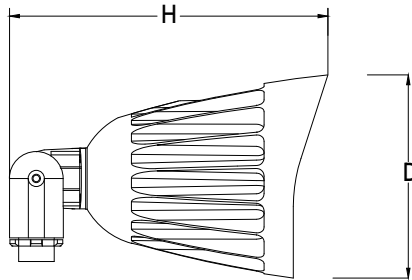

Model Number	Selectable Wattages	Input Current	3000K (>80 CRI)		4000K (>80 CRI)		5000K (>80 CRI)	
			Lumens	Efficacy	Lumens	Efficacy	Lumens	Efficacy
HL-FL-MW-MCCT-25W	13W/20W/25W	1.3A	3,200lm	128 lm/W	3,625lm	145 lm/W	3,375lm	135 lm/W

*Lumen and efficacy data are based on the CCT of each higher wattage SKU

PACKAGING DETAILS

Model Number	Product Dimension (DxH) (in)	Case Qty (units)	Case Dimension (LxWxH) (in)	Net Weight Product (lbs)	Gross Weight with Packaging (lbs)	Pallet Load
HL-FL-MW-MCCT-25W	4.06x6.35	12	17.28x13.11x7.36	0.858	12.76	1044

DIMENSIONS

SELECTABLE WATTAGE & CCT: 25W

Diameter (D)
4.06 inch

Height (H)
6.35 Inch

PHOTOMETRIC RESULT

Luminous Intensity Distribution Curve

Version 1.1
Last Updated: April 06, 2026 4:00 PM