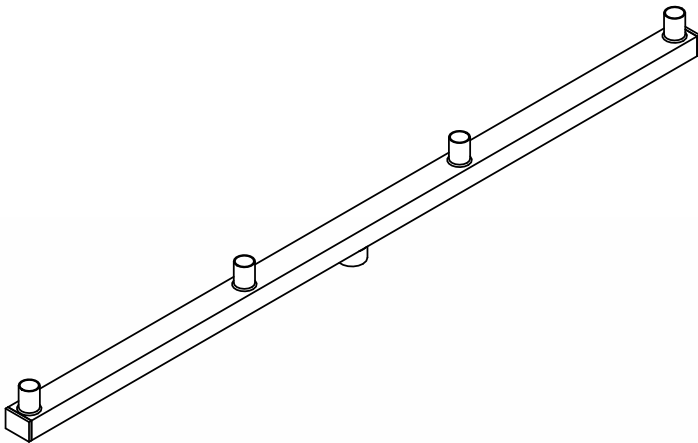

HAVELLS

HAVELLS LIGHTING LLC

PRODUCT INFORMATION

Bullhorn

4 ARM RSR BRACKET INLINE

Havells Lighting provides a comprehensive range of brackets and accessories to complement your lighting projects. We maintain the same high standards of quality and durability for our accessories as we do for our lighting products.

Technical Data

Product Code	HL-BH-4-RSR
Product Name	4 ARM RSR Bracket Inline
Construction	Steel
Finish	Bronze
EPA	2.5
Pipe Thickness	11 Gauge
Pack Quantity	01

Dimension and Weight

Length (l)	96 in
Weight	37 lbs

*All dimensions are in Inches

Accessories

Bolt-1"	4 Pcs
End Cover	2 Pcs

*All hardware are in SS