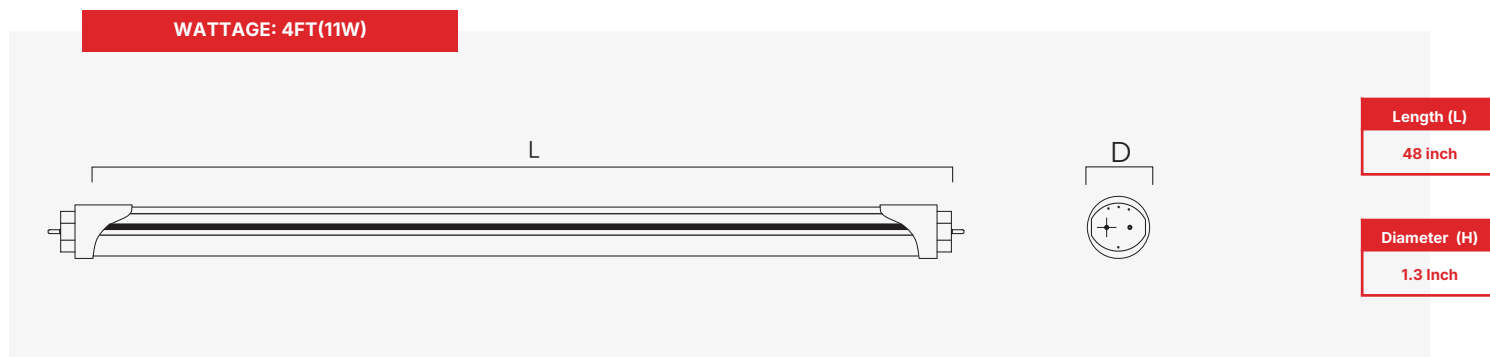

PERFORMANCE

Model Number	Wattages	System Lumens	CCT	lm/W	Input Voltage (120V)
HL-T8-11W4KCLR-4 Feet	11W	1,600lm	4000K	145	100-277Vac
HL-T8-11W5KCLR-4 Feet	11W	1,600lm	5000K	145	100-277Vac
HL-T8-11W4KFRO-4 Feet	11W	1,600lm	4000K	145	100-277Vac
HL-T8-11W5KFRO-4 Feet	11W	1,600lm	5000K	145	100-277Vac

PACKAGING DETAILS

Model No.	Product Dimension (DxL)	Case Qty (units)	Case Dimension (in)	Net Weight Product (lbs)	Gross Weight with Packaging (lbs)	Pallet Load*
HL-T8-11WXKCLR-4 Feet	48x1.3	30	50.0x10x8.1	0.5	16.8	32
HL-T8-11WXKCLR-4 Feet	48x1.3	30	50.0x10x8.1	0.5	16.8	32
HL-T8-11WXKFRO-4 Feet	48x1.3	30	50.0x10x8.1	0.5	16.8	32
HL-T8-11WXKFRO-4 Feet	48x1.3	30	50.0x10x8.1	0.5	16.8	32

*Boxes/Pallet-1 Box = 30Pcs

DIMENSIONS