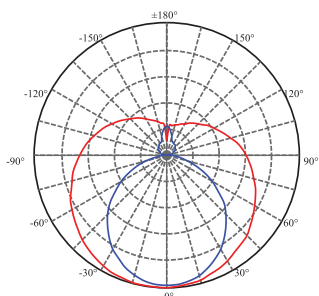

PHOTOMETRIC RESULT

V2
Last Updated: March 12, 2026 06:00 AM