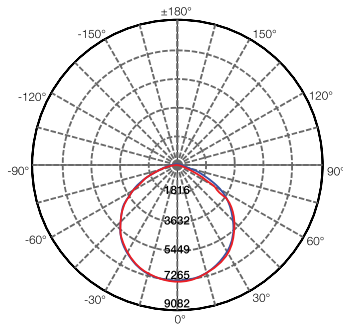

*Boxes/Pallet-1 Box = 5Pcs

DIMENSIONS

SELECTABLE WATTAGE & CCT: 60W

Length (L)	Width (W)	Height (H)
8.3 inch	9.1 Inch	1.8 Inch

SELECTABLE WATTAGE & CCT: 60W

Length (L)	Width (W)	Height (H)
8.3 inch	9.1 Inch	1.8 Inch

SELECTABLE WATTAGE & CCT: 100W

Length (L)	Width (W)	Height (H)
10.3 inch	8.9 Inch	2.7 Inch

SELECTABLE WATTAGE & CCT:150W

Length (L)	Width (W)	Height (H)
11.4 inch	9.7 Inch	2.9 Inch

PHOTOMETRIC RESULT

V2

Last Updated: March 12, 2026 06:00 AM