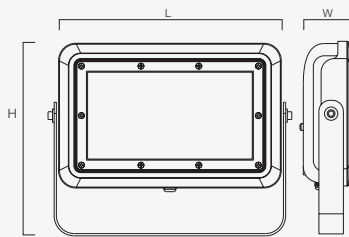

Lumen and efficacy data are based on the CCT of each higher wattage SKU.

PACKAGING DETAILS

Model Number	Product Dimension (LxWxH)	Case Qty (units)	Case Dimension (in)	Net Weight Product (lbs)	Gross Weight with Packaging (lbs)
HL-FL-MW-MCCT-60W-Screw Base HL-FL-MW-MCCT-60W-C Clamp	8.3x9.1x1.8	8 for Knuckle bracket 10 for U clamp	21.2x10.0x9.0	2.4	26.5
HL-FL-MW-MCCT-100W-C Clamp	10.3x8.9x2.7	5	17.5x13.1x11.6	6.8	36.4
HL-FL-MW-MCCT-150W-C Clamp	11.4x9.7x2.9	5	18.5x14.1x12.2	6.8	47.4

*Boxes/Pallet-1 Box = 5Pcs

DIMENSIONS

SELECTABLE WATTAGE & CCT: 60W

Length (L)	Width (W)	Height (H)
8.3 inch	9.1 Inch	1.8 Inch

SELECTABLE WATTAGE & CCT: 60W

Length (L)	Width (W)	Height (H)
8.3 inch	9.1 Inch	1.8 Inch

SELECTABLE WATTAGE & CCT: 100W

Length (L)	Width (W)	Height (H)
10.3 inch	8.9 Inch	2.7 Inch

SELECTABLE WATTAGE & CCT:150W

Length (L)	Width (W)	Height (H)
11.4 inch	9.7 Inch	2.9 Inch

PHOTOMETRIC RESULT

V2

Last Updated: March 12, 2026 06:00 AM