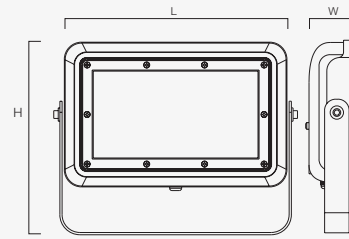

Lumen and efficacy data are based on the CCT of each higher wattage SKU.

PACKAGING DETAILS

Model Number	Product Dimension (LxWxH)	Case Qty (units)	Case Dimension (in)	Net Weight Product (lbs)	Gross Weight with Packaging (lbs)
HL-FL-MW-MCCT-60W-Screw Base HL-FL-MW-MCCT-60W-C Clamp	8.3x9.1x1.8	8 for Knuckle bracket 10 for U clamp	21.2x10.0x9.0	2.4	26.5
HL-FL-MW-MCCT-100W-C Clamp	10.3x8.9x2.7	5	17.5x13.1x11.6	6.8	36.4
HL-FL-MW-MCCT-150W-C Clamp	11.4x9.7x2.9	5	18.5x14.1x12.2	6.8	47.4

*Boxes/Pallet-1 Box = 5Pcs

DIMENSIONS

SELECTABLE WATTAGE & CCT: 60W

Length (L)	Width (W)	Height (H)
8.3 inch	9.1 Inch	1.8 Inch

SELECTABLE WATTAGE & CCT: 60W

Length (L)	Width (W)	Height (H)
8.3 inch	9.1 Inch	1.8 Inch

SELECTABLE WATTAGE & CCT: 100W

Length (L)	Width (W)	Height (H)
10.3 inch	8.9 Inch	2.7 Inch

SELECTABLE WATTAGE & CCT:150W

Length (L)	Width (W)	Height (H)
11.4 inch	9.7 Inch	2.9 Inch

PHOTOMETRIC RESULT

V2

Last Updated: March 12, 2026 06:00 AM