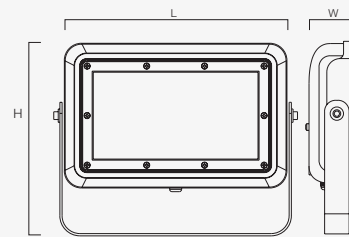

Lumen and efficacy data are based on the CCT of each higher wattage SKU.

PACKAGING DETAILS

Model Number	Product Dimension (LxWxH)	Case Qty (units)	Case Dimension (in)	Net Weight Product (lbs)	Gross Weight with Packaging (lbs)
HL-FL-MW-MCCT-60W-Screw Base HL-FL-MW-MCCT-60W-C Clamp	8.3x9.1x1.8	8 for Knuckle bracket 10 for U clamp	21.2x10.0x9.0	2.4	26.5
HL-FL-MW-MCCT-100W-C Clamp	10.3x8.9x2.7	5	17.5x13.1x11.6	6.8	36.4
HL-FL-MW-MCCT-150W-C Clamp	11.4x9.7x2.9	5	18.5x14.1x12.2	6.8	47.4

*Boxes/Pallet-1 Box = 5Pcs

DIMENSIONS

SELECTABLE WATTAGE & CCT: 60W

Length (L)	Width (W)	Height (H)
8.3 inch	9.1 Inch	1.8 Inch

SELECTABLE WATTAGE & CCT: 60W

Length (L)	Width (W)	Height (H)
8.3 inch	9.1 Inch	1.8 Inch

SELECTABLE WATTAGE & CCT: 100W

Length (L)	Width (W)	Height (H)
10.3 inch	8.9 Inch	2.7 Inch

SELECTABLE WATTAGE & CCT:150W

Length (L)	Width (W)	Height (H)
11.4 inch	9.7 Inch	2.9 Inch

PHOTOMETRIC RESULT

V2

Last Updated: March 12, 2026 06:00 AM