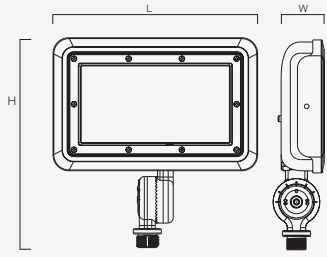

Lumen and efficacy data are based on the CCT of each higher wattage SKU.

PACKAGING DETAILS

Model Number	Product Dimension (LxWxH)	Case Qty (units)	Case Dimension (in)	Net Weight Product (lbs)	Gross Weight with Packaging (lbs)
HL-FL-MW-MCCT-60W-Screw Base HL-FL-MW-MCCT-60W-C Clamp	8.3x9.1x1.8	8 for Knuckle bracket 10 for U clamp	21.2x10.0x9.0	2.4	26.5
HL-FL-MW-MCCT-100W-C Clamp	10.3x8.9x2.7	5	17.5x13.1x11.6	6.8	36.4
HL-FL-MW-MCCT-150W-C Clamp	11.4x9.7x2.9	5	18.5x14.1x12.2	6.8	47.4

*Boxes/Pallet-1 Box = 5Pcs

DIMENSIONS

SELECTABLE WATTAGE & CCT: 60W

Length (L)	Width (W)	Height (H)
8.3 inch	9.1 Inch	1.8 Inch

SELECTABLE WATTAGE & CCT: 60W

Length (L)	Width (W)	Height (H)
8.3 inch	9.1 Inch	1.8 Inch

SELECTABLE WATTAGE & CCT: 100W

Length (L)	Width (W)	Height (H)
10.3 inch	8.9 Inch	2.7 Inch

SELECTABLE WATTAGE & CCT:150W

Length (L)	Width (W)	Height (H)
11.4 inch	9.7 Inch	2.9 Inch

PHOTOMETRIC RESULT

V2

Last Updated: March 12, 2026 06:00 AM