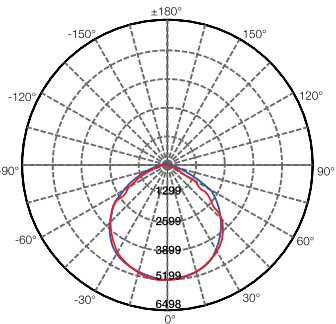

*Boxes/Pallet-1 Box = 5Pcs

DIMENSIONS

SELECTABLE WATTAGE & CCT: 60W

Length (L)	Width (W)	Height (H)
8.3 inch	9.1 Inch	1.8 Inch

SELECTABLE WATTAGE & CCT: 60W

Length (L)	Width (W)	Height (H)
8.3 inch	9.1 Inch	1.8 Inch

SELECTABLE WATTAGE & CCT: 100W

Length (L)	Width (W)	Height (H)
10.3 inch	8.9 Inch	2.7 Inch

SELECTABLE WATTAGE & CCT:150W

Length (L)	Width (W)	Height (H)
11.4 inch	9.7 Inch	2.9 Inch

PHOTOMETRIC RESULT

V2

Last Updated: March 12, 2026 06:00 AM