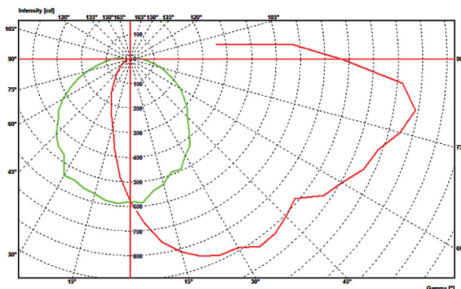

PERFORMANCE

Model Number	Wattages	Input Current	3000K (≥70 CRI)		4000K (≥70 CRI)		5000K (≥70 CRI)	
			Lumens	Efficacy	Lumens	Efficacy	Lumens	Efficacy
HL-WP-MW-MCCT-24W	12W/18W/24W	0.111A/0.167A/0.222A	1500lm	≥125 lm/W	2250lm	≥125 lm/W	3000lm	≥125 lm/W
HL-WP-MW-MCCT-24W-PS	12W/18W/24W	0.111A/0.167A/0.222A	1500lm	≥125 lm/W	2250lm	≥125 lm/W	3000lm	≥125 lm/W

Lumen and efficacy data are based on the CCT of each higher wattage SKU.

PACKAGING DETAILS

Model No.	Product Dimension (LxWxH) (In)	Case Qty (units)	Case Dimension (LxWxH) (In)	Net Weight Product (lbs)	Gross Weight with Packaging (lbs)	Pallet Load
HL-WP-MW-MCCT-24W	9.0x6.5x3.1	10	18.4x14.1x9.8	2.4	24.3	30
HL-WP-MW-MCCT-24W-PS	9.0x6.5x3.1	10	18.4x14.1x9.8	2.4	24.3	30

*Boxes/Pallet-1 Box = 10Pcs

DIMENSIONS

WATTAGE: 24W

Length (L)
9.0 inch
Width (W)
6.5 Inch
Height (H)
3.1 Inch

PHOTOMETRIC RESULT

V2.1
Last Updated: March 16, 2026 01:00 PM