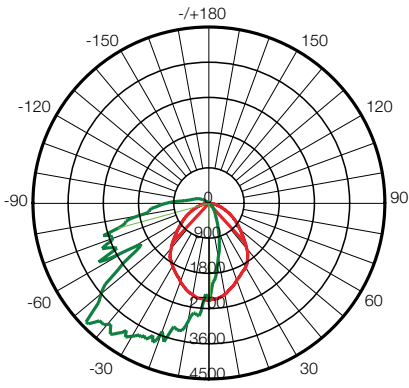

PERFORMANCE

Model Number	Wattages	Input Current	3000K (≥80 CRI)		4000K (≥80 CRI)		5000K (≥80 CRI)	
			Lumens	Efficacy	Lumens	Efficacy	Lumens	Efficacy
HL-WP-MW-MCCT-75W-PS	45W/60W/75W	0.417A/0.555A/0.694A	5400lm	≥120 lm/W	7200lm	≥120 lm/W	9000lm	≥120 lm/W
HL-WP-MW-MCCT-120W-PS	72W/96W/120W	0.667A/0.889A/1.111A	8640lm	≥120 lm/W	11520lm	≥120 lm/W	14400lm	≥120 lm/W

DIMENSIONS

WATTAGE: 75W

Length (L)

12.95 inch

Width (W)

9.9 inch

Height (H)

5.4 inch

WATTAGE: 120W

Length (L)

12.95 inch

Width (W)

9.9 inch

Height (H)

5.4 inch

PHOTOMETRIC RESULT