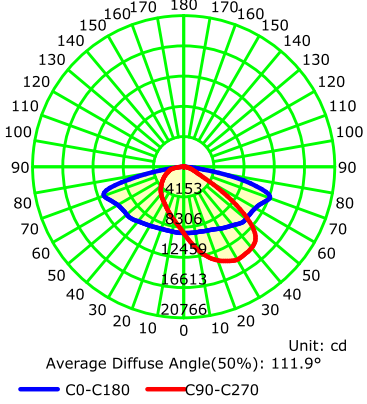

Width (W)

32.3 inch

Height (H)

5.63 Inch

PHOTOMETRIC RESULT

Type III (150W)

Luminous Intensity Distribution Curve

Type IV (150W)

Luminous Intensity Distribution Curve

Type V (150W)

Luminous Intensity Distribution Curve

PHOTOMETRIC RESULT

Type III (300W)

Luminous Intensity Distribution Curve

Type IV (300W)

Luminous Intensity Distribution Curve