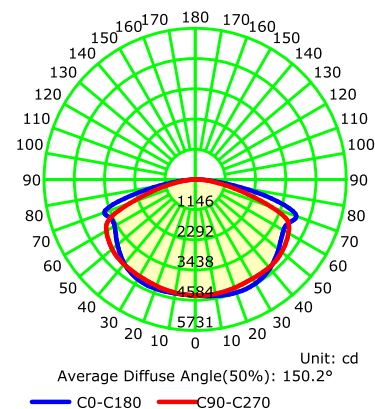

PERFORMANCE

Model Number	Selectable Wattages	Distribution	3000K (>80 CRI)		4000K (>80 CRI)		5000K (>80 CRI)	
			Lumens	Efficacy	Lumens	Efficacy	Lumens	Efficacy
HL-AL-MW-MCCT-ML3-150W-BR-PS/HV	150W	TYPE III	21,750lm	145 lm/W	23,250lm	155 lm/W	22,500lm	150 lm/W
	100W	TYPE III	14,500lm	145 lm/W	15,500lm	155 lm/W	15,000lm	150 lm/W
	70W	TYPE III	10,150lm	145 lm/W	10,850lm	155 lm/W	10,500lm	150 lm/W
	150W	TYPE IV	22,500lm	150 lm/W	24,000lm	160 lm/W	23,250lm	155 lm/W
	100W	TYPE IV	15,000lm	150 lm/W	16,000lm	160 lm/W	15,500lm	155 lm/W
	70W	TYPE IV	10,500lm	150 lm/W	11,200lm	160 lm/W	10,850lm	155 lm/W
	150W	TYPE V	21,750lm	145 lm/W	23,250lm	155 lm/W	22,500lm	150 lm/W
	100W	TYPE V	14,500lm	145 lm/W	15,500lm	155 lm/W	15,000lm	150 lm/W
	70W	TYPE V	10,150lm	145 lm/W	10,850lm	155 lm/W	10,500lm	150 lm/W
HL-AL-MW-MCCT-ML3-300W-BR-PS/HV	300W	TYPE III	43,500lm	145 lm/W	46,500lm	155 lm/W	45,000lm	150 lm/W
	240W	TYPE III	34,800lm	145 lm/W	37,200lm	155 lm/W	36,000lm	150 lm/W
	200W	TYPE III	29,000lm	145 lm/W	31,000lm	155 lm/W	30,000lm	150 lm/W
	300W	TYPE IV	45,000lm	150 lm/W	48,000lm	160 lm/W	46,500lm	155 lm/W
	240W	TYPE IV	36,000lm	150 lm/W	38,400lm	160 lm/W	37,200lm	155 lm/W
	200W	TYPE IV	30,000lm	150 lm/W	32,000lm	160 lm/W	31,000lm	155 lm/W
	300W	TYPE V	43,500lm	145 lm/W	46,500lm	155 lm/W	45,000lm	150 lm/W
	240W	TYPE V	34,800lm	145 lm/W	37,200lm	155 lm/W	36,000lm	150 lm/W
	200W	TYPE V	29,000lm	145 lm/W	31,000lm	155 lm/W	30,000lm	150 lm/W

10.72 Inch

Width (W)

27.12 Inch

Height (H)

5.65 Inch

SELECTABLE WATTAGE & CCT: 300W-BR-PS/HV

Length (L)

15.98 Inch

Width (W)

32.3 inch

Height (H)

5.63 Inch

PHOTOMETRIC RESULT

Type III (150W)

Luminous Intensity Distribution Curve

Type IV (150W)

Luminous Intensity Distribution Curve

Type V (150W)

Luminous Intensity Distribution Curve

PHOTOMETRIC RESULT

Type III (300W)

Luminous Intensity Distribution Curve

Type IV (300W)

Luminous Intensity Distribution Curve