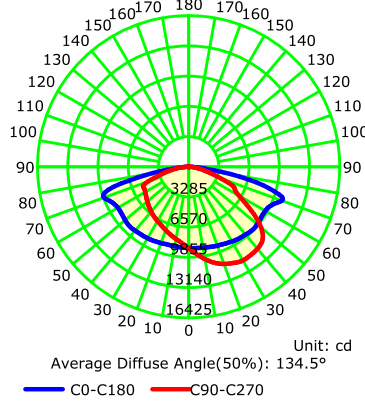

Width (W)

32.3 inch

Height (H)

5.63 Inch

PHOTOMETRIC RESULT

Type III (150W)

Luminous Intensity Distribution Curve

Type IV (150W)

Luminous Intensity Distribution Curve

Type V (150W)

Luminous Intensity Distribution Curve

PHOTOMETRIC RESULT

Type III (300W)

Luminous Intensity Distribution Curve

Type IV (300W)

Luminous Intensity Distribution Curve

Type V (300W)

Luminous Intensity Distribution Curve