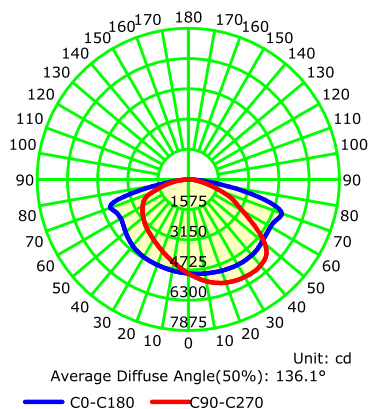

10.72 Inch

Width (W)

27.12 Inch

Height (H)

5.65 Inch

SELECTABLE WATTAGE & CCT: 300W-BR-PS/HV

Length (L)

15.98 Inch

Width (W)

32.3 inch

Height (H)

5.63 Inch

PHOTOMETRIC RESULT

Type III (150W)

Luminous Intensity Distribution Curve

Type IV (150W)

Luminous Intensity Distribution Curve

Type V (150W)

Luminous Intensity Distribution Curve

PHOTOMETRIC RESULT

Type III (300W)

Luminous Intensity Distribution Curve

Type IV (300W)

Luminous Intensity Distribution Curve