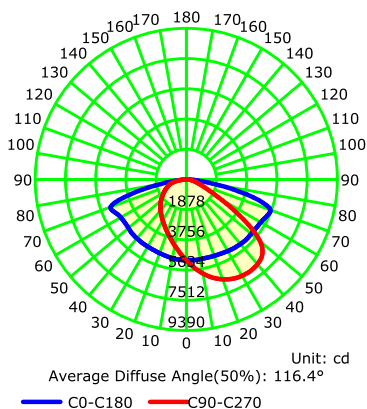

10.72 Inch

Width (W)

27.12 Inch

Height (H)

5.65 Inch

SELECTABLE WATTAGE & CCT: 300W-BR-PS/HV

Length (L)

15.98 Inch

Width (W)

32.3 inch

Height (H)

5.63 Inch

PHOTOMETRIC RESULT

Type III (150W)

Luminous Intensity Distribution Curve

Type IV (150W)

Luminous Intensity Distribution Curve

Type V (150W)

Luminous Intensity Distribution Curve

PHOTOMETRIC RESULT

Type III (300W)

Luminous Intensity Distribution Curve

Type IV (300W)

Luminous Intensity Distribution Curve