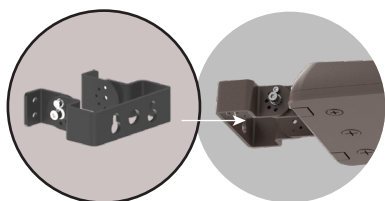

PACKAGING DETAILS

Model Number	Product Dimension (LxWxH) (in)	Case Qty (units)	Case Dimension (in)	Net Weight Product (lbs)	Gross Weight with Packaging (lbs)	Pallet Load
HL-AL-MW-MCCT-ML3-150W-BR-PS	10.72x27.12x6.45	1	28.45x12.60x5.65	10.60	12.54	72
HL-AL-MW-MCCT-ML3-300W-BR-PS	14.12x31.12x6.45	1	32.30x15.98x5.63	14.39	16.80	44
HL-AL-MW-MCCT-ML3-150W-BR-HV	10.72x27.12x6.45	1	28.45x12.60x5.65	10.60	12.54	72
HL-AL-MW-MCCT-ML3-300W-BR-HV	14.12x31.12x6.45	1	32.30x15.98x5.63	14.39	16.80	44

ADDITIONAL ACCESSORIES (SOLD SEPARATELY)

Yoke Mount Bracket
(HL-AL-YM)