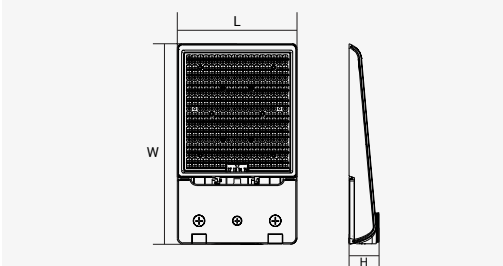

Full Visor
(HL-AL-Visor-Full)

Side Visor
(HL-AL-Visor-Side)

CUSTOMIZATION

- Available in Black, or Custom Finish
- Lens Selectable option Type III, IV, V

DIMENSIONS

SELECTABLE WATTAGE & CCT: 150W-BR-PS/HV

Length (L)

10.72 Inch

Width (W)

27.12 Inch

Height (H)

5.65 Inch

SELECTABLE WATTAGE & CCT: 300W-BR-PS/HV

Length (L)

15.98 Inch

Width (W)

32.3 inch

Height (H)

5.63 Inch

PHOTOMETRIC RESULT

Type III (150W)

Luminous Intensity Distribution Curve

Type IV (150W)