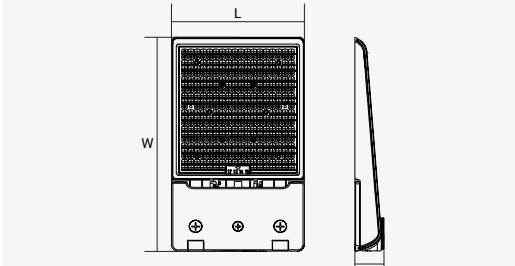

10.72 Inch

Width (W)

27.12 Inch

Height (H)

5.65 Inch

SELECTABLE WATTAGE & CCT: 300W-BR-PS/HV

Length (L)

15.98 Inch

Width (W)

32.3 inch

Height (H)

5.63 Inch

PHOTOMETRIC RESULT

Type III (150W)

Luminous Intensity Distribution Curve

Type IV (150W)