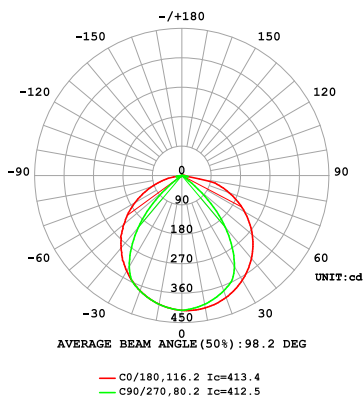

PHOTOMETRIC RESULT

3" (6W)

4" (9W)

6" (12W)

8" (18W)