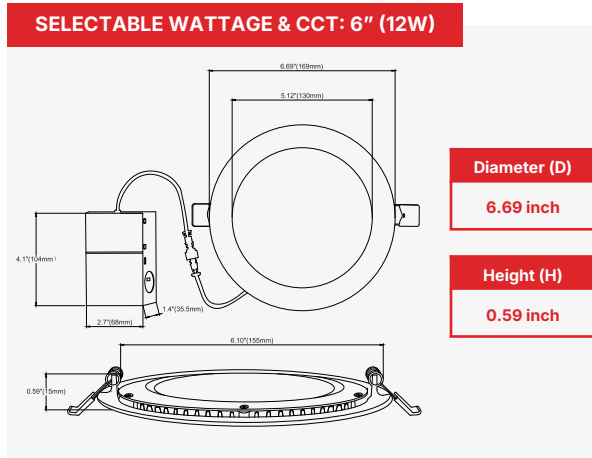

PACKAGING DETAILS

Model Number	Product Dimension (DxH) (in)	Case Qty (units)	Case Dimension (LxWxH) (in)	Net Weight Product (lbs)	Gross Weight with Packaging (lbs)	Pallet Load
HL-DLE-6W-MCCT-3 Inch	Ø3.50X0.59	16	18.7x11.6x5.7	8.34	9.72	-
HL-DLE-9W-MCCT-4 Inch	Ø4.73X0.59	16	19.5x10.4x5.5	10.49	11.24	-
HL-DLE-12W-MCCT-6 Inch	Ø6.69X0.59	16	19.5x14.4x7.5	13.73	15.53	-
HL-DLE-18W-MCCT-8 Inch	Ø8.66X0.59	16	23.8x12.6x9.6	17.29	20.55	-

ACCESSORIES (SOLD SEPARATELY)

3-pin Extension Cord (10")
(HL-DLE-Extension Cord-10")

3-pin Extension Cord (20")
(HL-DLE-Extension Cord-20")

Black Color Trim
(HL-DLE-TRIM-Black)

DIMENSIONS

DIMENSIONS (CONTINUE)

PHOTOMETRIC RESULT

3" (6W)

4" (9W)

6" (12W)

8" (18W)