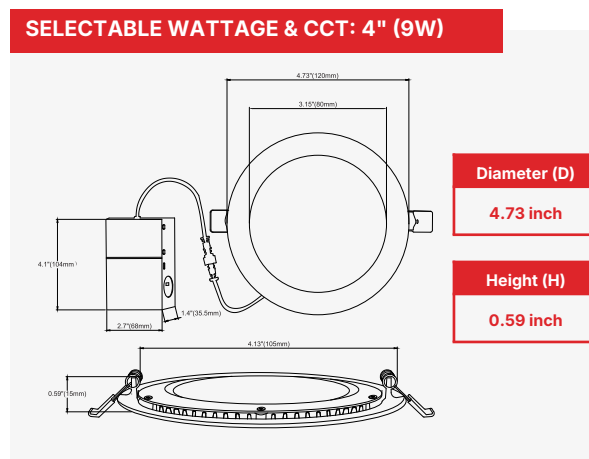

PACKAGING DETAILS

Model Number	Product Dimension (DxH) (in)	Case Qty (units)	Case Dimension (LxWxH) (in)	Net Weight Product (lbs)	Gross Weight with Packaging (lbs)	Pallet Load
HL-DLE-6W-MCCT-3 Inch	Ø3.50X0.59	16	18.7x11.6x5.7	8.34	9.72	-
HL-DLE-9W-MCCT-4 Inch	Ø4.73X0.59	16	19.5x10.4x5.5	10.49	11.24	-
HL-DLE-12W-MCCT-6 Inch	Ø6.69X0.59	16	19.5x14.4x7.5	13.73	15.53	-
HL-DLE-18W-MCCT-8 Inch	Ø8.66X0.59	16	23.8x12.6x9.6	17.29	20.55	-

ACCESSORIES (SOLD SEPARATELY)

3-pin Extension Cord (10")
(HL-DLE-Extension Cord-10")

3-pin Extension Cord (20")
(HL-DLE-Extension Cord-20")

Black Color Trim
(HL-DLE-TRIM-Black)

DIMENSIONS

DIMENSIONS (CONTINUE)

PHOTOMETRIC RESULT

3" (6W)

4" (9W)

6" (12W)

8" (18W)