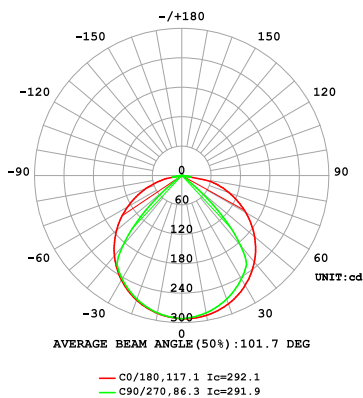

PHOTOMETRIC RESULT

3" (6W)

4" (9W)

6" (12W)

8" (18W)