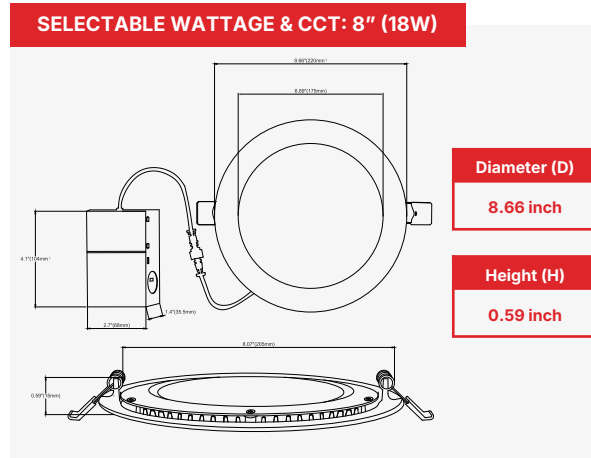

PACKAGING DETAILS

Model Number	Product Dimension (DxH) (in)	Case Qty (units)	Case Dimension (LxWxH) (in)	Net Weight Product (lbs)	Gross Weight with Packaging (lbs)	Pallet Load
HL-DLE-6W-MCCT-3 Inch	Ø3.50X0.59	16	18.7x11.6x5.7	8.34	9.72	-
HL-DLE-9W-MCCT-4 Inch	Ø4.73X0.59	16	19.5x10.4x5.5	10.49	11.24	-
HL-DLE-12W-MCCT-6 Inch	Ø6.69X0.59	16	19.5x14.4x7.5	13.73	15.53	-
HL-DLE-18W-MCCT-8 Inch	Ø8.66X0.59	16	23.8x12.6x9.6	17.29	20.55	-

ACCESSORIES (SOLD SEPARATELY)

3-pin Extension Cord (10")
(HL-DLE-Extension Cord-10")

3-pin Extension Cord (20")
(HL-DLE-Extension Cord-20")

Black Color Trim
(HL-DLE-TRIM-Black)

DIMENSIONS

DIMENSIONS (CONTINUE)

PHOTOMETRIC RESULT

3" (6W)

4" (9W)

6" (12W)

8" (18W)