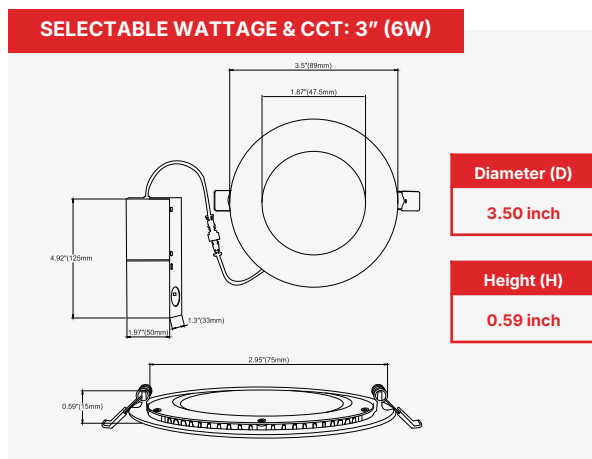

PACKAGING DETAILS

Model Number	Product Dimension (DxH) (in)	Case Qty (units)	Case Dimension (LxWxH) (in)	Net Weight Product (lbs)	Gross Weight with Packaging (lbs)	Pallet Load
HL-DLE-6W-MCCT-3 Inch	Ø3.50X0.59	16	18.7x11.6x5.7	8.34	9.72	-
HL-DLE-9W-MCCT-4 Inch	Ø4.73X0.59	16	19.5x10.4x5.5	10.49	11.24	-
HL-DLE-12W-MCCT-6 Inch	Ø6.69X0.59	16	19.5x14.4x7.5	13.73	15.53	-
HL-DLE-18W-MCCT-8 Inch	Ø8.66X0.59	16	23.8x12.6x9.6	17.29	20.55	-

ACCESSORIES (SOLD SEPARATELY)

3-pin Extension Cord (10")
(HL-DLE-Extension Cord-10")

3-pin Extension Cord (20")
(HL-DLE-Extension Cord-20")

Black Color Trim
(HL-DLE-TRIM-Black)

DIMENSIONS

DIMENSIONS (CONTINUE)

PHOTOMETRIC RESULT

3" (6W)

4" (9W)

6" (12W)

8" (18W)