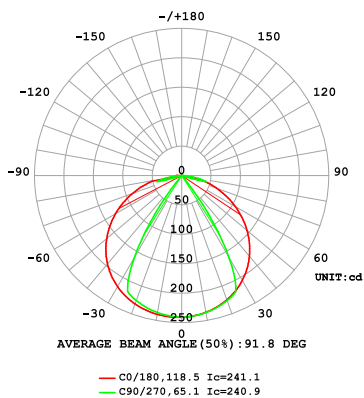

PHOTOMETRIC RESULT

3" (6W)

4" (9W)

6" (12W)

8" (18W)