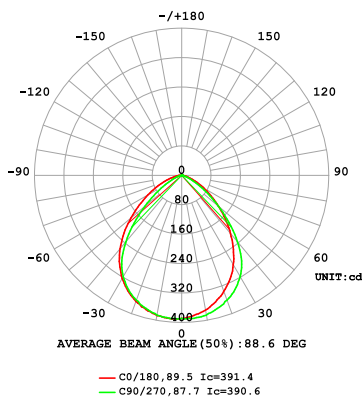

- Home, Lobby, Common Area, Office, and Shopping Malls.

Default Parameters	
Wattage	CCT
9W	5000K
15W	5000K

PERFORMANCE

Model Number	Wattages	Input Current	2700K (90 CRI)		3000K (90 CRI)		3500K (90 CRI)		4000K (90 CRI)		5000K (90 CRI)	
			Lumens	Efficacy	Lumens	Efficacy	Lumens	Efficacy	Lumens	Efficacy	Lumens	Efficacy
HL-DLS-MW-MCCT-9W-4 Inch	5W/7W/9W	0.083A	630lm	70 lm/W	675lm	75 lm/W	738lm	82 lm/W	738lm	82 lm/W	675lm	75 lm/W
HL-DLS-MW-MCCT-15W-6 Inch	9W/12W/15W	0.138A	1,050lm	70 lm/W	1,125lm	75 lm/W	1,230lm	82 lm/W	1,230lm	82 lm/W	1,125lm	75 lm/W

Lumen and efficacy data are based on the CCT of each higher wattage SKU.

PACKAGING DETAILS

Model Number	Product Dimension (DxH) (in)	Case Qty (units)	Case Dimension (LxWxH) (in)	Net Weight Product (lbs)	Gross Weight with Packaging (lbs)	Pallet Load
HL-DLR-MW-MCCT-9W-4 Inch	Ø6.0x1.0	16	14.8x11.6x6.9	7.35	9.02	-
HL-DLR-MW-MCCT-15W-6 Inch	Ø7.4x1.0	16	18.7x11.8x8.5	7.92	10.12	-

DIMENSIONS

SELECTABLE WATTAGE & CCT: 4" (9W)

SELECTABLE WATTAGE & CCT: 6" (15W)

PHOTOMETRIC RESULT

4" (9W)

6" (15W)

V2
Last Updated: March 12, 2026 06:00 AM