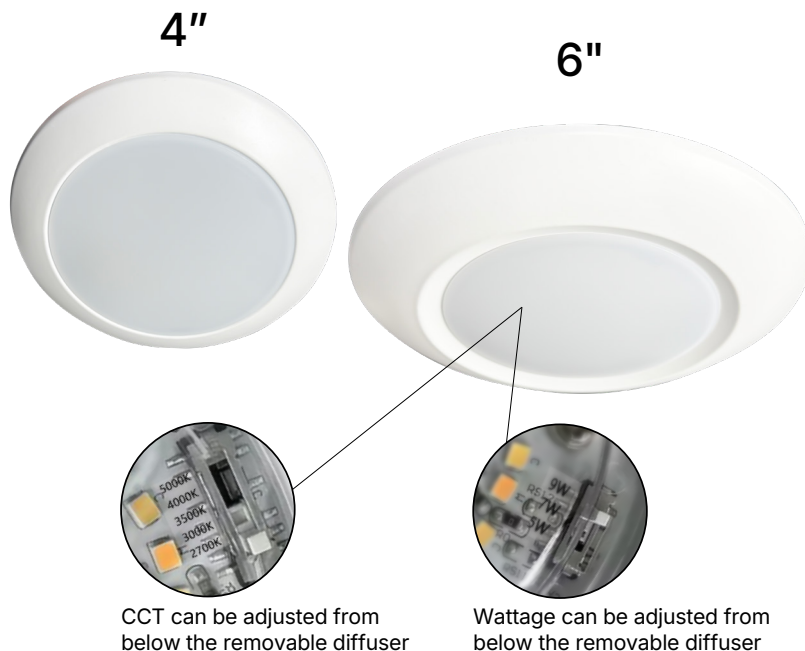

Catalog#	
Project:	
Fixture Type:	Date:
Note:	

DISK LIGHT

The Havells Lighting Disk Light is designed to seamlessly fit into existing 4" and 6" downlight fixtures with aluminum powder coated housing. These disk lights provide a sleek, modern upgrade to homes or businesses without the need for extensive remodeling.

FEATURES & BENEFITS

- High efficacy, with the 6" light providing up to 1,230 lumens
- Fully selectable output and color temperature
- Operating temperature: -20°C to +45°C
- Rated life of 50,000 hours, offering a 5-year warranty

Model Number	Wattage	Lumens	Efficacy
HL-DLS-MW-MCCT-9W-4 Inch	5W/7W/9W	738lm	82 lm/W
HL-DLS-MW-MCCT-15W-6 Inch	9W/12W/15W	1,230lm	82 lm/W

All models feature selectable CCT options: 2700K/3000K/3500K/4000K/5000K

PRODUCT SUMMARY

Efficacy
82 lm/W

Dimming
Triac

CCT Options
2700/3000/3500/4000/5000K

Operating Temp.
-20°C to +45°C

CRI
90

Warranty
5 Years

Beam Angle
120°

Finish
White

Input Voltage
120 Vac

Mounting
Surface/Flush Mount

Power Factor (PF)
>0.8

Housing Material
Metal

THD
NA

Lens Type
PC+PS

APPLICATIONS

- Home, Lobby, Common Area, Office, and Shopping Malls.

Default Parameters	
Wattage	CCT
9W	5000K
15W	5000K