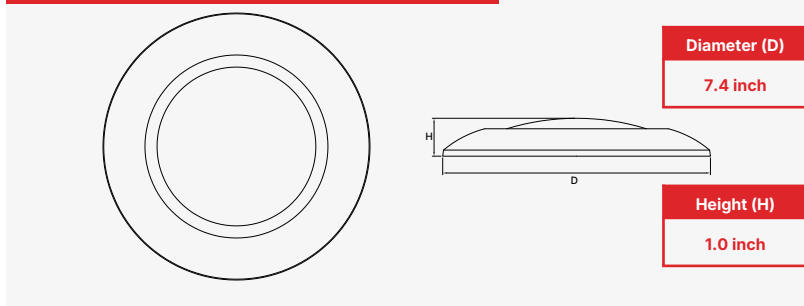

Lumen and efficacy data are based on the CCT of each higher wattage SKU.

PACKAGING DETAILS

Model Number	Product Dimension (DxH) (in)	Case Qty (units)	Case Dimension (LxWxH) (in)	Net Weight Product (lbs)	Gross Weight with Packaging (lbs)	Pallet Load
HL-DLR-MW-MCCT-9W-4 Inch	Ø6.0x1.0	16	14.8x11.6x6.9	7.35	9.02	-
HL-DLR-MW-MCCT-15W-6 Inch	Ø7.4x1.0	16	18.7x11.8x8.5	7.92	10.12	-

DIMENSIONS

SELECTABLE WATTAGE & CCT: 4" (9W)

SELECTABLE WATTAGE & CCT: 6" (15W)

PHOTOMETRIC RESULT

4" (9W)

6" (15W)

V2
Last Updated: March 12, 2026 06:00 AM