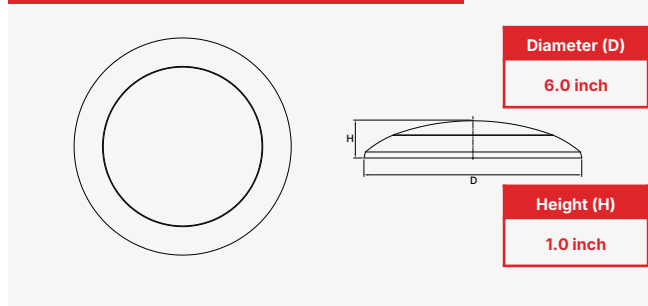

- Home, Lobby, Common Area, Office, and Shopping Malls.

Default Parameters	
Wattage	CCT
9W	5000K
15W	5000K

PERFORMANCE

Model Number	Wattages	Input Current	2700K (90 CRI)		3000K (90 CRI)		3500K (90 CRI)		4000K (90 CRI)		5000K (90 CRI)	
			Lumens	Efficacy	Lumens	Efficacy	Lumens	Efficacy	Lumens	Efficacy	Lumens	Efficacy
HL-DLS-MW-MCCT-9W-4 Inch	5W/7W/9W	0.083A	630lm	70 lm/W	675lm	75 lm/W	738lm	82 lm/W	738lm	82 lm/W	675lm	75 lm/W
HL-DLS-MW-MCCT-15W-6 Inch	9W/12W/15W	0.138A	1,050lm	70 lm/W	1,125lm	75 lm/W	1,230lm	82 lm/W	1,230lm	82 lm/W	1,125lm	75 lm/W

Lumen and efficacy data are based on the CCT of each higher wattage SKU.

PACKAGING DETAILS

Model Number	Product Dimension (DxH) (in)	Case Qty (units)	Case Dimension (LxWxH) (in)	Net Weight Product (lbs)	Gross Weight with Packaging (lbs)	Pallet Load
HL-DLR-MW-MCCT-9W-4 Inch	Ø6.0x1.0	16	14.8x11.6x6.9	7.35	9.02	-
HL-DLR-MW-MCCT-15W-6 Inch	Ø7.4x1.0	16	18.7x11.8x8.5	7.92	10.12	-

DIMENSIONS

SELECTABLE WATTAGE & CCT: 4" (9W)

SELECTABLE WATTAGE & CCT: 6" (15W)

PHOTOMETRIC RESULT

4" (9W)

6" (15W)

V2
Last Updated: March 12, 2026 06:00 AM