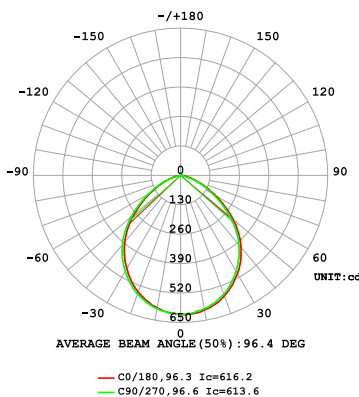

- Home, Lobby, Common Area, Office, and Shopping Malls.

Default Parameters	
Wattage	CCT
9W	5000K
15W	5000K

PERFORMANCE

Model Number	Wattages	Input Current	2700K (90 CRI)		3000K (90 CRI)		3500K (90 CRI)		4000K (90 CRI)		5000K (90 CRI)	
			Lumens	Efficacy	Lumens	Efficacy	Lumens	Efficacy	Lumens	Efficacy	Lumens	Efficacy
HL-DLS-MW-MCCT-9W-4 Inch	5W/7W/9W	0.083A	630lm	70 lm/W	675lm	75 lm/W	738lm	82 lm/W	738lm	82 lm/W	675lm	75 lm/W
HL-DLS-MW-MCCT-15W-6 Inch	9W/12W/15W	0.138A	1,050lm	70 lm/W	1,125lm	75 lm/W	1,230lm	82 lm/W	1,230lm	82 lm/W	1,125lm	75 lm/W

Lumen and efficacy data are based on the CCT of each higher wattage SKU.

PACKAGING DETAILS

Model Number	Product Dimension (DxH) (in)	Case Qty (units)	Case Dimension (LxWxH) (in)	Net Weight Product (lbs)	Gross Weight with Packaging (lbs)	Pallet Load
HL-DLR-MW-MCCT-9W-4 Inch	Ø6.0x1.0	16	14.8x11.6x6.9	7.35	9.02	-
HL-DLR-MW-MCCT-15W-6 Inch	Ø7.4x1.0	16	18.7x11.8x8.5	7.92	10.12	-

DIMENSIONS

SELECTABLE WATTAGE & CCT: 4" (9W)

SELECTABLE WATTAGE & CCT: 6" (15W)

PHOTOMETRIC RESULT

4" (9W)

6" (15W)

V2
Last Updated: March 12, 2026 06:00 AM