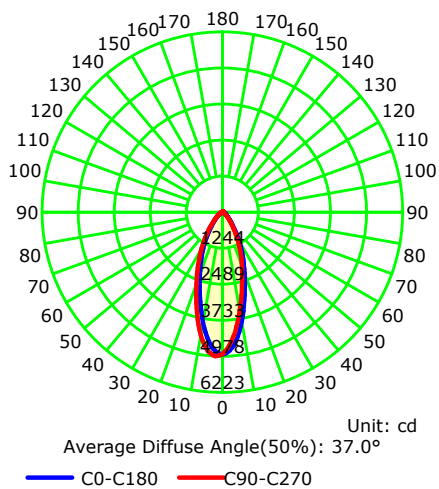

*Lumen and efficacy data are based on the CCT of each higher wattage SKU

PACKAGING DETAILS

Model Number	Product Dimension (DxH) (in)	Case Qty (units)	Case Dimension (LxWxH) (in)	Net Weight Product (lbs)	Gross Weight with Packaging (lbs)	Pallet Load
HL-FL-MW-MCCT-25W	4.06x6.35	12	17.28x13.11x7.36	0.858	12.76	1044

DIMENSIONS

SELECTABLE WATTAGE & CCT: 25W

Diameter (D)
4.06 inch

Height (H)
6.35 Inch

PHOTOMETRIC RESULT

Luminous Intensity Distribution Curve

Version 1
Last Updated: March 16, 2026 1:00 PM