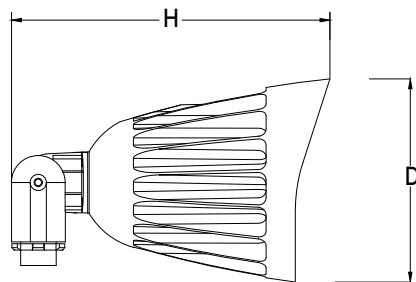

Default Parameters	
Wattage	CCT
25W	5000K

DLC PRODUCT INFORMATION			
Order ID	DLC Model Number	DLC Source Identifier	Classification
HL-FL-MW-MCCT-25W	-	In Progress	Premium

PERFORMANCE

Model Number	Selectable Wattages	Input Current	3000K (>80 CRI)		4000K (>80 CRI)		5000K (>80 CRI)	
			Lumens	Efficacy	Lumens	Efficacy	Lumens	Efficacy
HL-FL-MW-MCCT-25W	13W/20W/25W	1.3A	3,200lm	128 lm/W	3,625lm	145 lm/W	3,375lm	135 lm/W

*Lumen and efficacy data are based on the CCT of each higher wattage SKU

PACKAGING DETAILS

Model Number	Product Dimension (DxH) (in)	Case Qty (units)	Case Dimension (LxWxH) (in)	Net Weight Product (lbs)	Gross Weight with Packaging (lbs)	Pallet Load
HL-FL-MW-MCCT-25W	4.06x6.35	12	17.28x13.11x7.36	0.858	12.76	1044

DIMENSIONS

SELECTABLE WATTAGE & CCT: 25W

Diameter (D)
4.06 inch

Height (H)
6.35 Inch

PHOTOMETRIC RESULT

Luminous Intensity Distribution Curve

Version 1
Last Updated: March 16, 2026 1:00 PM