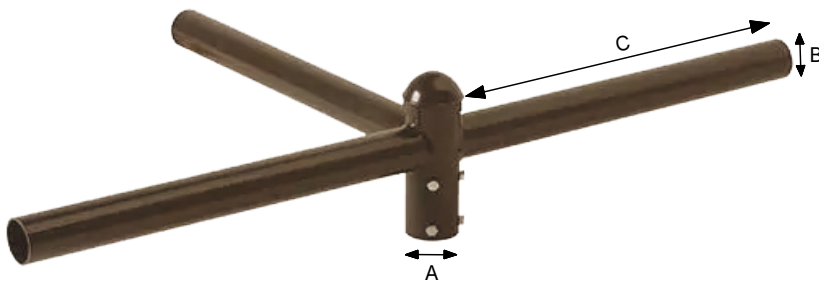

Spoke Bracket

**SPOKE BRACKET 3 LIGHT/
90 DEGREE**

Havells Lighting provides a comprehensive range of brackets and accessories to complement your lighting projects. We maintain the same high standards of quality and durability for our accessories as we do for our lighting products.

Technical Data

Product Code	HL-SP-3-90
Product Name	Spoke Bracket 3 Light/90 Degree
Construction	Steel
Finish	Bronze
Pipe Thickness	11 Gauge
Pack Quantity	04

Dimension and Weight

A (OD)	2.375 in
B (OD)	2.375 in
C	10 in

*All dimensions are in Inches

Accessories

Bolt-1"	4 Pcs
Cap	1 Pcs

*All hardware are in SS